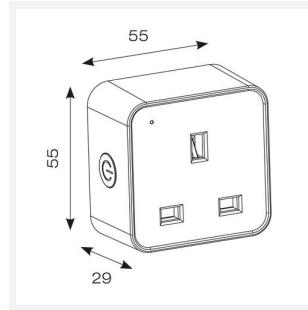

OCTO Wireless Smart Plug Connected by WIZ

OCTO WIZ Connected Smart Plug

Code: AOCTOW/SP

Category	Smart Lighting
Application	Hospitality, Residential, Retail
Specification	Architectural

PRODUCT FEATURES

- WiFi enabled smart plug for residential and small scale commercial applications
- Control your lights and electronic devices from anywhere
- Integrated manual on/off button
- Provides safety, security and energy saving benefits
- Make any socket smart with this OCTO Smart Plug Connected by WIZ
- 13A Rated
- Program schedules and timers via WIZ app
- Voice control with Alexa, Hey Google and Siri Shortcuts

GENERAL INFORMATION

Input	220-240V
Operating Temp	-5°C - 40°C
Product Weight without Packaging	0.085

TECHNICAL INFORMATION

Colour / Finish	White
IP Rating	IP20
Class Protection	1
Internal / External	Internal
Warranty (Years)	4
CE Mark	Yes