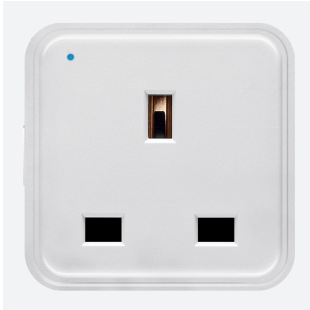

OCTO Wireless Smart Plug Connected by WIZ

OCTO WIZ Connected Smart Plug

Code: AOCTOW/SP

Category	Smart Lighting
Application	Hospitality, Residential, Retail
Specification	Architectural

PRODUCT FEATURES

- WiFi enabled smart plug for residential and small scale commercial applications
- Control your lights and electronic devices from anywhere
- Integrated manual on/off button
- Provides safety, security and energy saving benefits
- Make any socket smart with this OCTO Smart Plug Connected by WIZ
- 13A Rated
- Program schedules and timers via WIZ app
- Voice control with Alexa, Hey Google and Siri Shortcuts