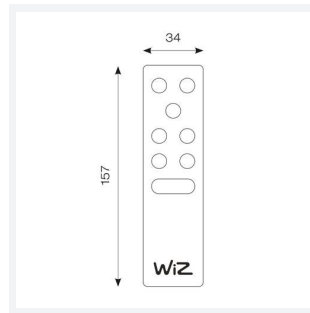

# OCTO Smart Remote Control Connected by WIZ

OCTO WIZ Connected Wifi Remote Control

Code: AOCTOW/RC

Category	Smart Lighting
Application	Hospitality, Residential, Retail
Specification	Architectural

- Smart remote control suitable for residential and small-scale commercial applications
- Simple and quick controls; on/off, dimming, night light and choose from different scenes
- Works without WiFi
- Multifunctional WiFi enabled smart remote control lets you have quick and easy control of your OCTO Connected by WIZ lights
- Compatible with all other OCTO Connected by WIZ devices
- Range - Up to 15 metres