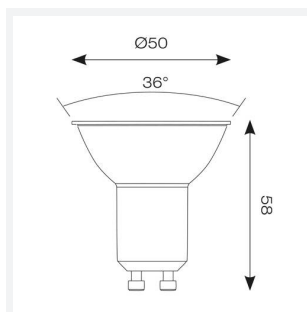

PRODUCT FEATURES

- Tunable white GU10 smart lamp suitable for residential and small-scale commercial applications
- Commissioned via WIZ app
- Fully dimmable from 10% to 100%
- Tunable white between 2200K - 6500K
- WiFi enabled smart lamp, connects directly to your WiFi network using Bluetooth technology to support seamless pairing
- Voice activated compatibility; offers hands-free controls
- RGB and Tunable white for total colour and comfort (AOCTOW/GU10LED/RGBTW only)
- Group, scene, holiday and timer settings achieved via WIZ app

GENERAL INFORMATION

Wattage	5W
Lumens Delivered	350lm
Beam Angle	36
CRI	90
CCT	2200-6500K
Input	220-240V
Operating Temp	-20°C - 45°C
SDCM	6
Product Weight without Packaging	0.046 kg

TECHNICAL INFORMATION

Light Source	GU10
Colour / Finish	White
IP Rating	IP20
Internal / External	Internal
Lumen Depreciation	L70 15,000h
Warranty (Years)	4
CE Mark	Yes
Diameter	50 mm