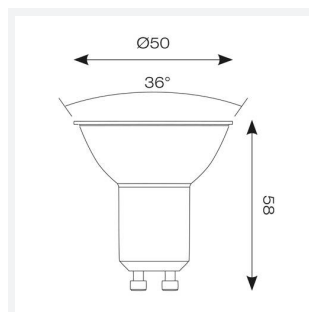

PRODUCT FEATURES

- Tunable white GU10 smart lamp suitable for residential and small-scale commercial applications
- Commissioned via WIZ app
- Fully dimmable from 10% to 100%
- Tunable white between 2200K - 6500K
- WiFi enabled smart lamp, connects directly to your WiFi network using Bluetooth technology to support seamless pairing
- Voice activated compatibility; offers hands-free controls
- RGB and Tunable white for total colour and comfort (AOCTOW/GU10LED/RGBTW only)
- Group, scene, holiday and timer settings achieved via WIZ app

GENERAL INFORMATION

Wattage	5W
Lumens Delivered	350lm
Beam Angle	36
CRI	90
CCT	2200-6500K
Input	220/240V
Operating Temp	-20°C - 45°C
SDCM	6
Product Weight without Packaging	0.046 kg

TECHNICAL INFORMATION

Light Source	GU10
Colour / Finish	White
IP Rating	IP20
Internal / External	Internal
Lumen Depreciation	L70 15,000h
Warranty (Years)	4
CE Mark	Yes
Diameter	50 mm