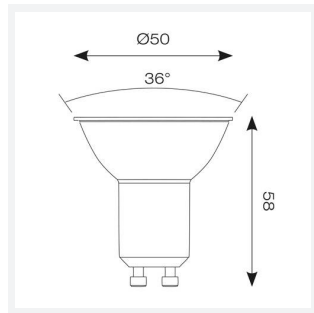

PRODUCT FEATURES

- Tunable white and RGB tunable white GU10 smart lamp suitable for residential and small-scale commercial applications
- Commissioned via WIZ app
- Fully dimmable from 10% to 100%
- Tunable white between 2200K - 6500K
- WiFi enabled smart lamp, connects directly to your WiFi network using Bluetooth technology to support seamless pairing
- Voice activated compatibility; offers hands-free controls
- RGB and Tunable white for total colour and comfort (AOCTOW/GU10LED/RGBTW only)
- Group, scene, holiday and timer settings achieved via WIZ app

GENERAL INFORMATION	
Wattage	5W
Lumens Delivered	350lm
Beam Angle	36
CRI	90
CCT	2200-6500K and RGB
Input	220/240V
Operating Temp	-20°C - 45°C
SDCM	6
Product Weight without Packaging	0.049 kg

TECHNICAL INFORMATION	
Light Source	GU10
Colour / Finish	White
IP Rating	IP20
Internal / External	Internal
Lumen Depreciation	L70 15,000h
Warranty (Years)	4
CE Mark	Yes
Diameter	50 mm