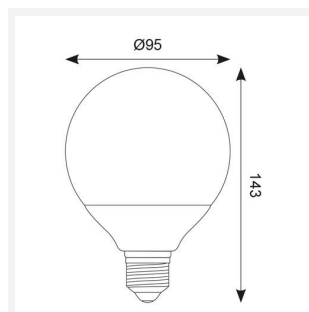

OCTO G95 RGBTW Smart Lamp Connected by Wiz

OCTO WIZ Connected G95 RGBTW Smart Lamp

Code: AOCTOW/G95LED/RGBTW/E27

Category	Smart Lighting
Application	Hospitality, Residential, Retail
Specification	Architectural

GENERAL INFORMATION

Wattage	11W
Lumens Delivered	1000lm
CRI	90
CCT	2200-6500K and RGB
Input	220/240V
Operating Temp	-20°C - 45°C
SDCM	6
Product Weight without Packaging	0.122 kg

TECHNICAL INFORMATION

Light Source	E27
Colour / Finish	White
IP Rating	IP20
Internal / External	Internal
Lumen Depreciation	L70 25,000h
Warranty (Years)	4
CE Mark	Yes
Diameter	95 mm