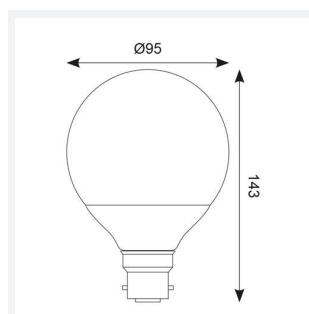

# OCTO G95 RGBTW Smart Lamp Connected by WIZ

Category	Smart Lighting
Application	Hospitality, Residential, Retail
Specification	Architectural

Code: AOCTOW/G95LED/RGBTW/B22

- RGB tunable white G95 smart lamp suitable for residential and small-scale commercial applications
- Voice activated compatibility; offers hands-free controls
- Fully dimmable from 10% to 100%
- Suitable for indoor applications in dry rooms, professional use in public buildings and outdoor use in specially shielded luminaires
- WiFi enabled smart lamp, connects directly to your WiFi network using Bluetooth technology to support seamless pairing
- RGB and Tunable white for total colour and comfort
- Group, scene, holiday and timer settings achieved via WIZ app

## GENERAL INFORMATION

Wattage	11W
Lumens Delivered	1000lm
CRI	90
CCT	2200-6500K and RGB
Input	220-240V
Operating Temp	-20°C - 45°C
SDCM	6
Product Weight without Packaging	0.122 kg

## TECHNICAL INFORMATION

Light Source	B22
Colour / Finish	White
IP Rating	IP20
Internal / External	Internal
Lumen Depreciation	L70 25,000h
Warranty (Years)	4
CE Mark	Yes
Diameter	95 mm