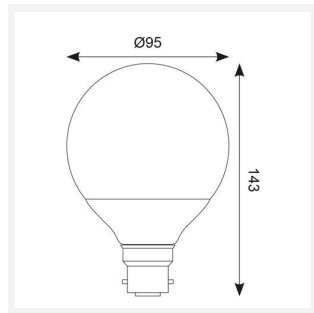

# OCTO G95 RGBTW Smart Lamp Connected by Wiz

OCTO WIZ Connected G95 RGBTW Smart Lamp

Code: AOCTOW/G95LED/RGBTW/B22

Category	Smart Lighting
Application	Hospitality, Residential, Retail
Specification	Architectural

GENERAL INFORMATION	
Wattage	11W
Lumens Delivered	1000lm
CRI	90
CCT	2200-6500K and RGB
Input	220/240V
Operating Temp	-20°C - 45°C
SDCM	6
Product Weight without Packaging	0.122 kg

TECHNICAL INFORMATION	
Light Source	B22
Colour / Finish	White
IP Rating	IP20
Internal / External	Internal
Lumen Depreciation	L70 25,000h
Warranty (Years)	4
CE Mark	Yes
Diameter	95 mm