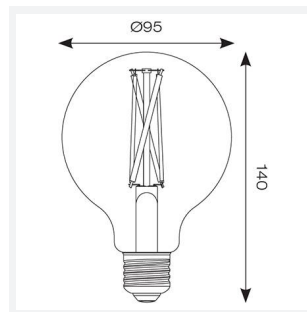

PRODUCT FEATURES

- Tunable white G95 smart filament lamp suitable for residential and small-scale commercial applications
- Commissioned via WiZ app
- Vintage amber and clear filament G95 bulb designs
- Fully dimmable from 10% to 100%
- WiFi enabled smart bulb, connects directly to your WiFi network using Bluetooth technology to support seamless pairing
- Voice activated compatibility; offers hands-free controls
- Comparable with 75W incandescent bulb
- Tuneable white between 2000K - 5000K (Amber) and 2700K - 6500K (Clear)

GENERAL INFORMATION

Wattage	7W
Lumens Delivered	810lm
CRI	90
CCT	2700-6500K
Input	220-240V
Operating Temp	-20°C - 45°C
SDCM	6
Product Weight without Packaging	0.042 kg

TECHNICAL INFORMATION

Light Source	E27
Colour / Finish	Clear
IP Rating	IP20
Internal / External	Internal
Lumen Depreciation	L70 15,000h
Warranty (Years)	4
CE Mark	Yes
Diameter	95 mm