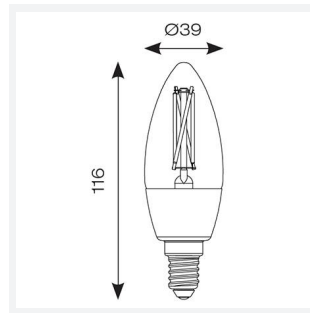

OCTO C37 Tunable White and RGBTW Smart Lamp

OCTO WiZ Connected C37 Warm White Smart

Code: AOCTOW/C37/WW/E14

Category	Smart Lighting
Application	Hospitality, Residential, Retail
Specification	Architectural

GENERAL INFORMATION

Wattage	5W
Lumens Delivered	470lm
CRI	90
CCT	2700K
Input	220/240V
Operating Temp	-20°C - 45°C
SDCM	6
Product Weight without Packaging	0.059 kg

TECHNICAL INFORMATION

Light Source	E14
Colour / Finish	White
IP Rating	IP20
Internal / External	Internal
Lumen Depreciation	L70 15,000h
Warranty (Years)	4
CE Mark	Yes
Diameter	39 mm