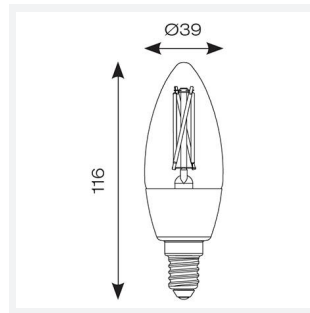

Category	Smart Lighting
Application	Hospitality, Residential, Retail
Specification	Architectural

Code: AOCTOW/C37/WW/E14

- Tunable white C37 smart filament lamp suitable for residential and small-scale commercial applications
- Commissioned via WiZ app
- Fully dimmable from 10% to 100%
- Suitable for indoor applications in dry rooms, professional use in public buildings and outdoor use in specially shielded luminaires
- WiFi enabled smart lamp, connects directly to your WiFi network using Bluetooth technology to support seamless pairing
- Voice activated compatibility; offers hands-free controls
- Group, scene, holiday and timer settings achieved via WiZ app

GENERAL INFORMATION

Wattage	5W
Lumens Delivered	470lm
CRI	90
CCT	2700K
Input	220-240V
Operating Temp	-20°C - 45°C
SDCM	6
Product Weight without Packaging	0.059 kg

TECHNICAL INFORMATION

Light Source	E14
Colour / Finish	White
IP Rating	IP20
Internal / External	Internal
Lumen Depreciation	L70 15,000h
Warranty (Years)	4
CE Mark	Yes
Diameter	39 mm