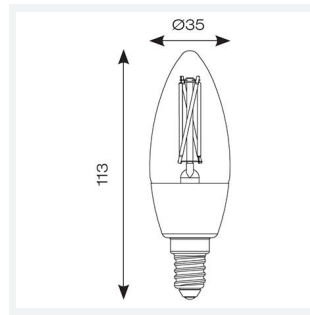

Category	Smart Lighting
Application	Hospitality, Residential, Retail
Specification	Architectural

Code: AOCTOW/C37/TW/AMB/E14