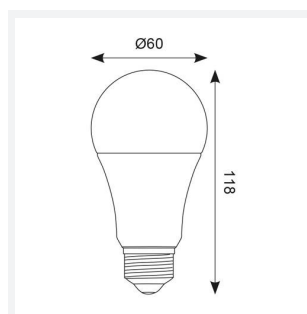

OCTO A60 Tunable Smart Lamp Connected by WIZ

Category	Smart Lighting
Application	Hospitality, Residential, Retail
Specification	Architectural

Code: AOCTOW/A60LED/TW/E27

- Tunable white A60 smart lamp suitable for residential and small scale commercial applications
- Commissioned via WIZ app
- Fully dimmable from 10% to 100%
- E27 and B22 base options available
- WiFi enabled smart lamp, connects directly to your WiFi network using Bluetooth technology to support seamless pairing
- Voice activated compatibility; offers hands-free controls
- Tunable white between 2700K - 6500K
- Group, scene, holiday and timer settings achieved via WIZ app

GENERAL INFORMATION

Wattage	8W
Lumens Delivered	810lm
CRI	90
CCT	2700-6500K
Input	220-240V
Operating Temp	-20°C - 45°C
SDCM	6
Product Weight without Packaging	0.059 kg

TECHNICAL INFORMATION

Light Source	E27
Colour / Finish	White
IP Rating	IP20
Internal / External	Internal
Lumen Depreciation	L70 25,000h
Warranty (Years)	4
CE Mark	Yes
Diameter	60 mm