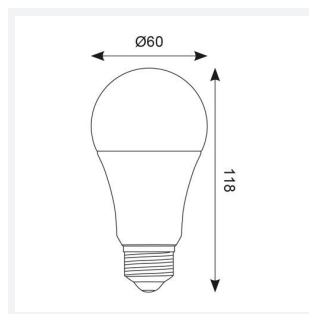

OCTO A60 Tunable Smart Lamp Connected by WIZ

OCTO WIZ Connected A60 Tuneable White Smart

Code: AOCTOW/A60LED/TW/E27

Category	Smart Lighting
Application	Hospitality, Residential, Retail
Specification	Architectural

GENERAL INFORMATION

Wattage	8W
Lumens Delivered	810lm
CRI	90
CCT	2700-6500K
Input	220/240V
Operating Temp	-20°C - 45°C
SDCM	6
Product Weight without Packaging	0.059 kg

TECHNICAL INFORMATION

Light Source	E27
Colour / Finish	White
IP Rating	IP20
Internal / External	Internal
Lumen Depreciation	L70 25,000h
Warranty (Years)	4
CE Mark	Yes
Diameter	60 mm