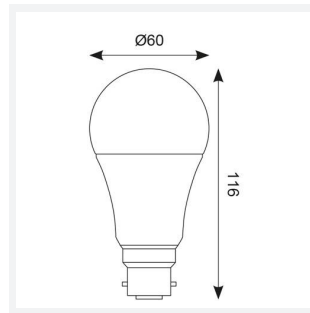

PRODUCT FEATURES

- Tunable white A60 smart lamp suitable for residential and small scale commercial applications
- Commissioned via WIZ app
- Fully dimmable from 10% to 100%
- E27 and B22 base options available
- WiFi enabled smart lamp, connects directly to your WiFi network using Bluetooth technology to support seamless pairing
- Voice activated compatibility; offers hands-free controls
- Tunable white between 2700K - 6500K
- Group, scene, holiday and timer settings achieved via WIZ app

GENERAL INFORMATION

Wattage	8W
Lumens Delivered	810lm
CRI	90
CCT	2700-6500K
Input	220/240V
Operating Temp	-20°C - 45°C
SDCM	6
Product Weight without Packaging	0.061 kg

TECHNICAL INFORMATION

Light Source	B22
Colour / Finish	White
IP Rating	IP20
Internal / External	Internal
Lumen Depreciation	L70 25,000h
Warranty (Years)	4
CE Mark	Yes
Diameter	60 mm