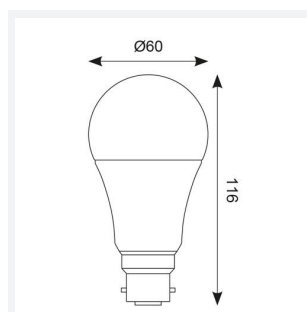

OCTO A60 Tunable Smart Lamp Connected by WIZ

Category	Smart Lighting
Application	Hospitality, Residential, Retail
Specification	Architectural

Code: AOCTOW/A60LED/TW/B22

- Tunable white A60 smart lamp suitable for residential and small scale commercial applications
- Commissioned via WIZ app
- Fully dimmable from 10% to 100%
- E27 and B22 base options available
- WiFi enabled smart lamp, connects directly to your WiFi network using Bluetooth technology to support seamless pairing
- Voice activated compatibility; offers hands-free controls
- Tunable white between 2700K - 6500K
- Group, scene, holiday and timer settings achieved via WIZ app

GENERAL INFORMATION

Wattage	8W
Lumens Delivered	810lm
CRI	90
CCT	2700-6500K
Input	220-240V
Operating Temp	-20°C - 45°C
SDCM	6
Product Weight without Packaging	0.061 kg

TECHNICAL INFORMATION

Light Source	B22
Colour / Finish	White
IP Rating	IP20
Internal / External	Internal
Lumen Depreciation	L70 25,000h
Warranty (Years)	4
CE Mark	Yes
Diameter	60 mm