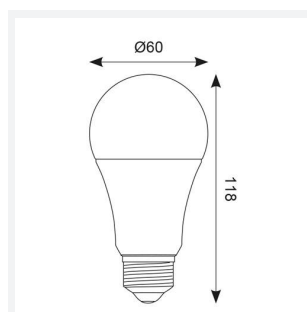

OCTO A60 RGBTW Smart Lamp Connected by WIZ

Category	Smart Lighting
Application	Hospitality, Residential, Retail
Specification	Architectural

Code: AOCTOW/A60LED/RGBTW/E27

- RGB tunable white A60 smart lamp suitable for residential and small-scale commercial applications
- Commissioned via WIZ app
- RGB and Tunable white for total colour and comfort
- Group, scene, holiday and timer settings achieved via WIZ app
- WiFi enabled smart lamp, connects directly to your WiFi network using Bluetooth technology to support seamless pairing
- Voice activated compatibility; offers hands-free controls
- Fully dimmable from 10% to 100%
- Suitable for indoor applications in dry rooms, professional use in public buildings and outdoor use in specially shielded luminaires

GENERAL INFORMATION

Wattage	8W
Lumens Delivered	810lm
CRI	90
CCT	2200-6500K and RGB
Input	220-240V
Operating Temp	-20°C - 45°C
SDCM	6
Product Weight without Packaging	0.059 kg

TECHNICAL INFORMATION

Light Source	E27
Colour / Finish	White
IP Rating	IP20
Internal / External	Internal
Lumen Depreciation	L70 25,000h
Warranty (Years)	4
CE Mark	Yes
Diameter	60 mm