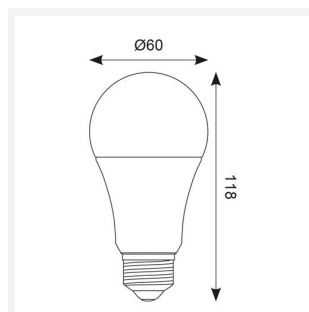

OCTO A60 RGBTW Smart Lamp Connected by Wiz

OCTO WIZ Connected A60 RGBTW Smart Lamp

Code: AOCTOW/A60LED/RGBTW/E27

Category	Smart Lighting
Application	Hospitality, Residential, Retail
Specification	Architectural

GENERAL INFORMATION

Wattage	8W
Lumens Delivered	810lm
CRI	90
CCT	2200-6500K and RGB
Input	220/240V
Operating Temp	-20°C - 45°C
SDCM	6
Product Weight without Packaging	0.059 kg

TECHNICAL INFORMATION

Light Source	E27
Colour / Finish	White
IP Rating	IP20
Internal / External	Internal
Lumen Depreciation	L70 25,000h
Warranty (Years)	4
CE Mark	Yes
Diameter	60 mm