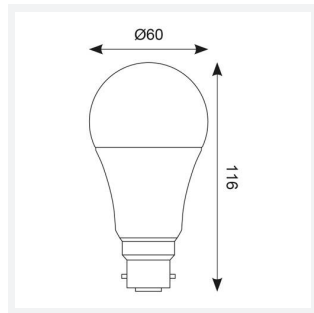

OCTO A60 RGBTW Smart Lamp Connected by Wiz

OCTO WIZ Connected A60 RGBTW Smart Lamp

Code: AOCTOW/A60LED/RGBTW/B22

Category	Smart Lighting
Application	Hospitality, Residential, Retail
Specification	Architectural

GENERAL INFORMATION

Wattage	8W
Lumens Delivered	810lm
CRI	90
CCT	2200-6500K and RGB
Input	220-240V
Operating Temp	-20°C - 45°C
SDCM	6
Product Weight without Packaging	0.063 kg

TECHNICAL INFORMATION

Light Source	B22
Colour / Finish	White
IP Rating	IP20
Internal / External	Internal
Lumen Depreciation	L70 25,000h
Warranty (Years)	4
CE Mark	Yes
Diameter	60 mm