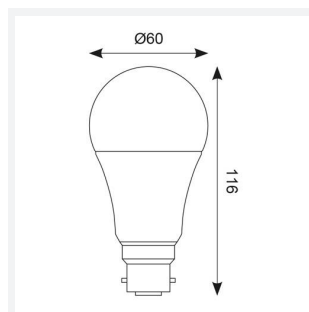

OCTO A60 RGBTW Smart Lamp Connected by Wiz

OCTO WIZ Connected A60 RGBTW Smart Lamp

Code: AOCTOW/A60LED/RGBTW/B22

Category	Smart Lighting
Application	Hospitality, Residential, Retail
Specification	Architectural

GENERAL INFORMATION

Wattage	8W
Lumens Delivered	810lm
CRI	90
CCT	2200-6500K and RGB
Input	220/240V
Operating Temp	-20°C - 45°C
SDCM	6
Product Weight without Packaging	0.063 kg

TECHNICAL INFORMATION

Light Source	B22
Colour / Finish	White
IP Rating	IP20
Internal / External	Internal
Lumen Depreciation	L70 25,000h
Warranty (Years)	4
CE Mark	Yes
Diameter	60 mm