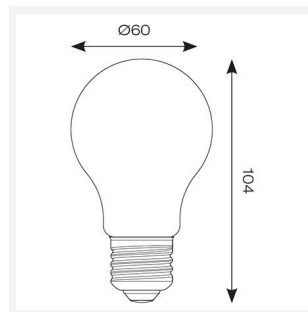

Category	Smart Lighting
Application	Hospitality, Residential, Retail
Specification	Architectural

Code: AOCTOW/A60/TW/FR/E27

- Tunable white A60 smart filament lamp suitable for residential and small-scale commercial applications
- Commissioned via WiZ app
- A60 is comparable with 60W incandescent lamp
- Tunable white between 2700K - 6500K
- WiFi enabled smart lamp, connects directly to your WiFi network using Bluetooth technology to support seamless pairing
- Voice activated compatibility; offers hands-free controls
- Fully dimmable from 10% to 100%
- Group, scene, holiday and timer settings achieved via WiZ app

GENERAL INFORMATION

Wattage	7W
Lumens Delivered	810lm
CRI	90
CCT	2700-6500K
Input	220-240V
Operating Temp	-20°C - 45°C
SDCM	6
Product Weight without Packaging	0.042 kg

TECHNICAL INFORMATION

Light Source	E27
Colour / Finish	White
IP Rating	IP20
Internal / External	Internal
Lumen Depreciation	L70 15,000h
Warranty (Years)	4
CE Mark	Yes
Diameter	60 mm