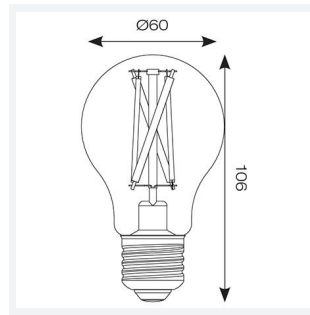

Category	Smart Lighting
Application	Hospitality, Residential, Retail
Specification	Architectural

Code: AOCTOW/A60/TW/CL/E27