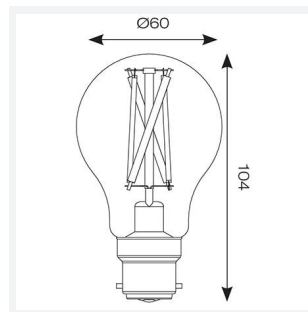

Category Smart Lighting

Application Hospitality, Residential, Retail

Specification Architectural

Code: AOCTOW/A60/TW/CL/B22