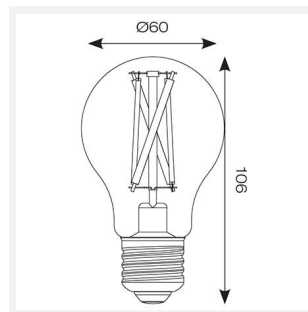

PRODUCT FEATURES

- Tunable white A60 smart filament lamp suitable for residential and small-scale commercial applications
- Commissioned via WiZ app
- Vintage amber and clear filament lamp designs
- Fully dimmable from 10% to 100%
- WiFi enabled smart lamp, connects directly to your WiFi network using Bluetooth technology to support seamless pairing
- Voice activated compatibility; offers hands-free controls
- A60 is comparable with 60W incandescent lamp
- Tunable white between 2000K - 5000K (Amber) and 2700K - 6500K (Clear)

GENERAL INFORMATION

Wattage	7W
Lumens Delivered	640lm
CRI	90
CCT	2000-5000K
Input	220/240V
Operating Temp	-20°C - 45°C
SDCM	6
Product Weight without Packaging	0.042 kg

TECHNICAL INFORMATION

Light Source	E27
Colour / Finish	Amber
IP Rating	IP20
Internal / External	Internal
Lumen Depreciation	L70 15,000h
Warranty (Years)	4
CE Mark	Yes
Diameter	60 mm