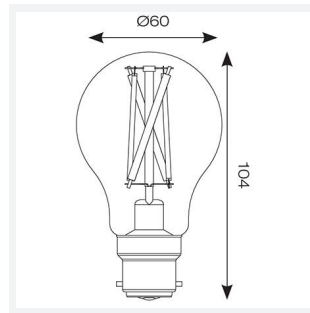

Category	Smart Lighting
Application	Hospitality, Residential, Retail
Specification	Architectural

Code: AOCTOW/A60/TW/AMB/B22