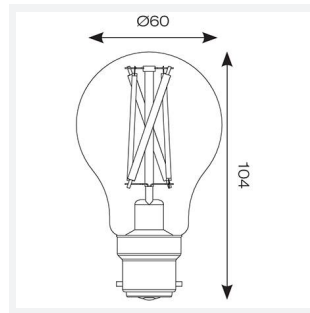

PRODUCT FEATURES

- Tunable white A60 smart filament lamp suitable for residential and small-scale commercial applications
- Commissioned via WiZ app
- Vintage amber and clear filament lamp designs
- Fully dimmable from 10% to 100%
- WiFi enabled smart lamp, connects directly to your WiFi network using Bluetooth technology to support seamless pairing
- Voice activated compatibility; offers hands-free controls
- A60 is comparable with 60W incandescent lamp
- Tunable white between 2000K - 5000K (Amber) and 2700K - 6500K (Clear)

GENERAL INFORMATION

Wattage	7W
Lumens Delivered	640lm
CRI	90
CCT	2000-5000K
Input	220/240V
Operating Temp	-20°C - 45°C
SDCM	6
Product Weight without Packaging	0.042 kg

TECHNICAL INFORMATION

Light Source	B22
Colour / Finish	Amber
IP Rating	IP20
Internal / External	Internal
Lumen Depreciation	L70 15,000h
Warranty (Years)	4
CE Mark	Yes
Diameter	60 mm