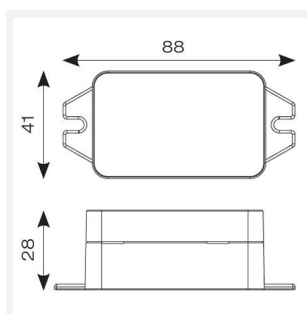

OCTO Indoor Controller Connected by WIZ

Category	Smart Lighting
Application	Hospitality, Residential, Retail
Specification	Architectural

Code: AOCTOW/220-240V/DIM