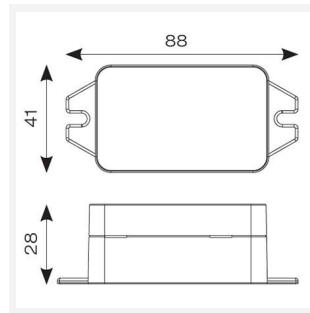

OCTO Indoor Controller Connected by WIZ

Category	Smart Lighting
Application	Hospitality, Residential, Retail
Specification	Architectural

Code: AOCTOW/12-24V/DIM