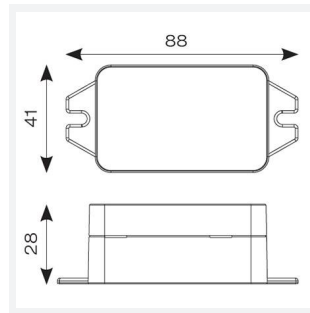

- Bluetooth and Wifi enabled smart controllers for use with LED strip suitable for residential and small-scale commercial applications
- Commissioned via WIZ app
- 12-24V Dimmable, RGB and tunable white versions; perfect for LED strip (maximum 7.5A)
- 1-10V Dimmable version for compatible analogue LED luminaires (maximum 300W)
- Connects directly to your WiFi network using Bluetooth technology to support seamless pairing
- Voice activated compatibility; offers hands-free controls
- 220-240V Dimmable; perfect for triac dimmable downlights and other LED luminaires and LED light sources (maximum 150W)
- Group, scene, holiday and timer settings achieved via WIZ app

GENERAL INFORMATION

Input	220-240V
Operating Temp	-20°C - 45°C
Product Weight without Packaging	0.074

TECHNICAL INFORMATION

IP Rating	IP20
Class Protection	2
Internal / External	Internal
Warranty (Years)	4
CE Mark	Yes
Height	28 mm