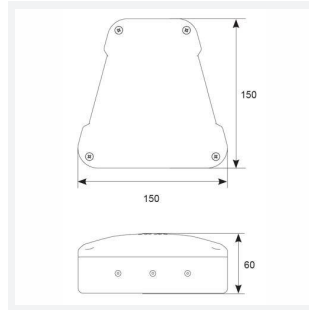

OCTO Outdoor Controller Powered by Casambi

OCTO Outdoor Controller 200W

Code: AOCTO/OC/IP65/200

Category	Smart Lighting
Application	Commercial, Hospitality, Retail
Specification	Architectural

- Bluetooth enabled internal outdoor smart controller for use with OCTO Casambi eco-system and suitable for residential and commercial applications
- Heavy duty screw connections suitable for SWA / outdoor cable types
- Detachable connector block to aid connection of stronger cable types
- Robust polycarbonate casings for outdoor use. UV stabilised
- Control outdoor lighting from smart device
- Compatible with all other bluetooth OCTO Casambi devices as part of the OCTO Casambi ecosystem
- Waterproof with IP66 rating
- Intuitive fast operation from a smart app

GENERAL INFORMATION

Wattage	200W
Input	220-240V
Operating Temp	-20°C - 50°C
Product Weight without Packaging	0.33

TECHNICAL INFORMATION

Colour / Finish	White
IP Rating	IP66
Class Protection	1
Internal / External	External
Warranty (Years)	5
CE Mark	Yes
Height	60 mm