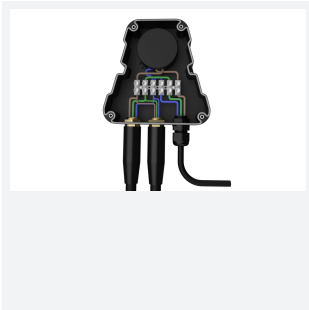

OCTO Outdoor Controller Powered by Casambi

OCTO Outdoor Controller 200W

Code: AOCTO/OC/IP65/200

Category	Smart Lighting
Application	Commercial, Hospitality, Retail
Specification	Architectural

- Bluetooth enabled internal outdoor smart controller for use with OCTO Casambi eco-system and suitable for residential and commercial applications
- Heavy duty screw connections suitable for SWA / outdoor cable types
- Detachable connector block to aid connection of stronger cable types
- Robust polycarbonate casings for outdoor use. UV stabilised
- Control outdoor lighting from smart device
- Compatible with all other bluetooth OCTO Casambi devices as part of the OCTO Casambi ecosystem
- Waterproof with IP66 rating
- Intuitive fast operation from a smart app

GENERAL INFORMATION

Wattage	200W
Input	220-240V
Operating Temp	-20°C - 50°C
Product Weight without Packaging	0.33

TECHNICAL INFORMATION

Colour / Finish	White
IP Rating	IP66
Class Protection	1
Internal / External	External
Warranty (Years)	5
CE Mark	Yes
Height	60 mm