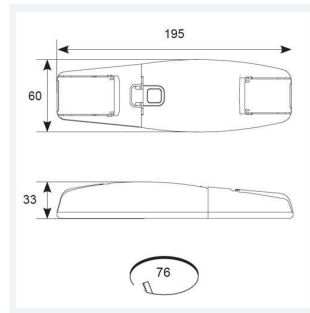

OCTO Indoor Controller Powered by Casambi

OCTO Indoor Controller 150W

Code: AOCTO/IC/50

Category	Smart Lighting
Application	Commercial, Hospitality, Retail
Specification	Architectural

PRODUCT FEATURES

- Bluetooth enabled internal smart controller for use with the OCTO Casambi
- Screw-less design
- Intuitive fast operation from a smart lighting App
- Can be used to control a group, sub groups or individual luminaires
- Push-fit loop-in, loop-out terminals for ease and speed of installation
- Compatible with all other bluetooth OCTO Casambi devices as part of the OCTO Casambi ecosystem
- Future proofed free software and firmware updates
- Settings easily commissioned by a smart device

GENERAL INFORMATION

Wattage	150W
Input	220-240V
Operating Temp	-20°C - 45°C
Product Weight without Packaging	0.137

TECHNICAL INFORMATION

Colour / Finish	Black
IP Rating	IP20
Class Protection	1
Internal / External	Internal
Warranty (Years)	5
CE Mark	Yes
Height	33 mm