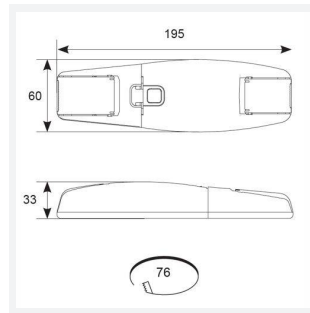

Category	Smart Lighting
Application	Commercial, Hospitality, Retail
Specification	Architectural

OCTO Indoor Controller Powered by Casambi

OCTO Indoor Controller 150W

Code: AOCTO/IC/50

PRODUCT FEATURES

- Bluetooth enabled internal smart controller for use with the OCTO Casambi
- Screw-less design
- Intuitive fast operation from a smart lighting App
- Can be used to control a group, sub groups or individual luminaires
- Push-fit loop-in, loop-out terminals for ease and speed of installation
- Compatible with all other bluetooth OCTO Casambi devices as part of the OCTO Casambi ecosystem
- Future proofed free software and firmware updates
- Settings easily commissioned by a smart device

GENERAL INFORMATION

Wattage	150W
Input	220/240V
Operating Temp	-20°C - 45°C
Product Weight without Packaging	0.137

TECHNICAL INFORMATION

Colour / Finish	Black
IP Rating	IP20
Class Protection	1
Internal / External	Internal
Warranty (Years)	5
CE Mark	Yes
Height	33 mm