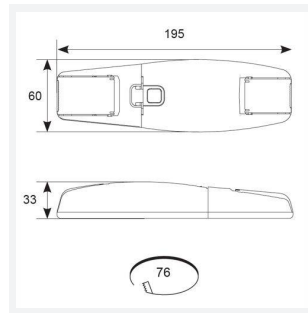

PRODUCT FEATURES

- Bluetooth enabled internal smart controller for use with the OCTO Casambi
- Screw-less design
- Intuitive fast operation from a smart lighting App
- Can be used to control a group, sub groups or individual luminaires
- Push-fit loop-in, loop-out terminals for ease and speed of installation
- Compatible with all other bluetooth OCTO Casambi devices as part of the OCTO Casambi ecosystem
- Future proofed free software and firmware updates
- Settings easily commissioned by a smart device

GENERAL INFORMATION

Wattage	200W
Input	220/240V
Operating Temp	-20°C - 50°C
Product Weight without Packaging	0.148

TECHNICAL INFORMATION

Colour / Finish	Black
IP Rating	IP20
Class Protection	1
Internal / External	Internal
Warranty (Years)	5
CE Mark	Yes
Height	33 mm