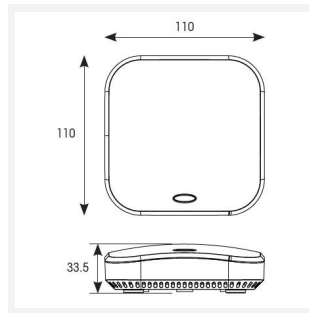

- Intuitive OCTO Smart Connected Gateway, opening the door to a world of connectivity across all of your IOT devices and solutions suitable for commercial and industrial applications
- Connects to a range of Smart devices; including WIZ Connected, Ring, Hive and SamsungSmartthings
- Automate lighting routines and timers for hassle free control
- Seamlessly integrate your whole Casambi network into hundreds or thousands of smart products
- Voice control for your Casambi lighting; offering hands-free controls
- Voice control with Alexa, Hey Google and Siri Shortcuts
- Control your lighting wherever you are with remote access
- Requires wired internet connection

GENERAL INFORMATION

Input	220-240V
Product Weight without Packaging	0.28

TECHNICAL INFORMATION

Colour / Finish	Black
IP Rating	IP20
Class Protection	2
Internal / External	Internal
Warranty (Years)	5
CE Mark	Yes
Height	34 mm