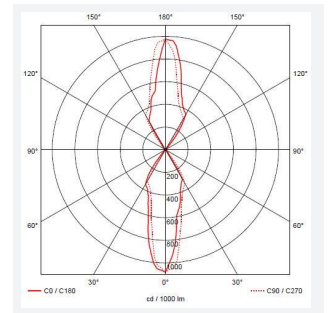

# Antila

Antila Cool White  
Code: ANTIALED

Category	Wall Lights
Application	Hospitality, Outdoor, Residential, Retail
Specification	Architectural

- Bi-directional wall light suitable for residential and hospitality applications
- 90° beam angle
- Die-cast aluminium construction with graphite paint finish
- Non-Dimmable

GENERAL INFORMATION	
Wattage	12W
Lumens Delivered	450lm
Lm/W	38lm/W
Beam Angle	30
CRI	80
CCT	4000K
Input	220-240V
Operating Temp	-20°C - 50°C
SDCM	3
Product Weight without Packaging	0.608 kg

TECHNICAL INFORMATION	
Light Source	LED
Colour / Finish	Graphite
IP Rating	IP54
Class Protection	1
Internal / External	External
Surface / Recessed / Suspended	Wall
Lumen Depreciation	L80 50,000h
Warranty (Years)	4
CE Mark	Yes
Height	138 mm