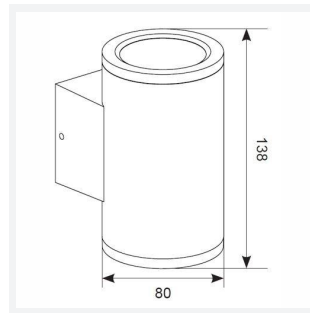

# Antila

Antila Cool White  
Code: ANTIALED

Category	Wall Lights
Application	Hospitality, Outdoor, Residential, Retail
Specification	Architectural

- Bi-directional wall light suitable for residential and hospitality applications
- 90° beam angle
- Die-cast aluminium construction with graphite paint finish
- Non-Dimmable

GENERAL INFORMATION	
Wattage	12W
Lumens Delivered	450lm
Lm/W	38lm/W
Beam Angle	30
CRI	80
CCT	4000K
Input	220-240V
Operating Temp	-20°C - 50°C
SDCM	3
Product Weight without Packaging	0.608 kg

TECHNICAL INFORMATION	
Light Source	LED
Colour / Finish	Graphite
IP Rating	IP54
Class Protection	1
Internal / External	External
Surface / Recessed / Suspended	Wall
Lumen Depreciation	L80 50,000h
Warranty (Years)	4
CE Mark	Yes
Height	138 mm