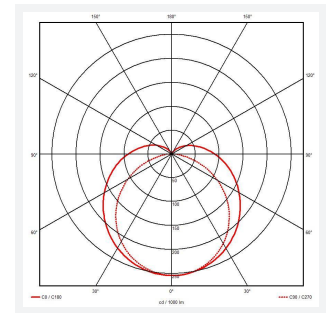

PRODUCT FEATURES

- High performance LED batten suitable for industrial applications and ancillary areas
- Excellent light uniformity through high transmittance polycarbonate diffuser
- Push fit terminals for ease and speed of installation
- Non-dimmable
- High efficiency up to 140lm/W
- Instant light output with unlimited switching
- Multiple conduit entry and BESA fixing points

GENERAL INFORMATION	
Wattage	38W
Lumens Delivered	5100lm
Lm/W	130lm/W
Beam Angle	110/150
CRI	80
CCT	4000K
Input	220-240V
Operating Temp	-20°C - 30°C
SDCM	6
Product Weight without Packaging	1.234 kg

TECHNICAL INFORMATION	
Light Source	LED
Colour / Finish	White
IP Rating	IP20
Class Protection	1
Internal / External	Internal
Surface / Recessed / Suspended	Ceiling, Suspended
Lumen Depreciation	L70 54,000h
Warranty (Years)	5
CE Mark	Yes
Height	62 mm