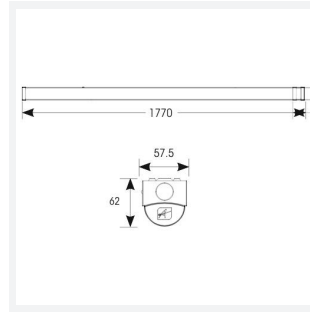

NouLine

NouLine Batten 1800mm Low Output
Code: ANOU6/1

Category	Battens and Weatherproofs
Application	Ancillary, Commercial, Industrial
Specification	Performance

PRODUCT FEATURES

- High performance LED batten suitable for industrial applications and ancillary areas
- Excellent light uniformity through high transmittance polycarbonate diffuser
- Push fit terminals for ease and speed of installation
- Non-dimmable
- High efficiency up to 140lm/W
- Instant light output with unlimited switching
- Multiple conduit entry and BESA fixing points

GENERAL INFORMATION	
Wattage	38W
Lumens Delivered	5100lm
Lm/W	130lm/W
Beam Angle	110/150
CRI	80
CCT	4000K
Input	220/240V
Operating Temp	-20°C - 30°C
SDCM	6
Product Weight without Packaging	1.234 kg

TECHNICAL INFORMATION	
Light Source	LED
Colour / Finish	White
IP Rating	IP20
Class Protection	1
Internal / External	Internal
Surface / Recessed / Suspended	Ceiling, Suspended
Lumen Depreciation	L70 54,000h
Warranty (Years)	5
CE Mark	Yes
Height	62 mm