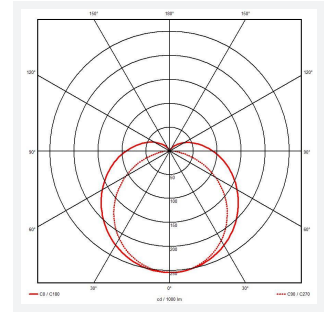

NouLine

NouLine Batten 1800mm Low Output
Code: ANOU6/1

Category	Battens and Weatherproofs
Application	Ancillary, Commercial, Industrial
Specification	Performance

PRODUCT FEATURES

- High performance LED batten suitable for industrial applications and ancillary areas
- Excellent light uniformity through high transmittance polycarbonate diffuser
- Push fit terminals for ease and speed of installation
- Non-dimmable
- High efficiency up to 140lm/W
- Instant light output with unlimited switching
- Multiple conduit entry and BESA fixing points

GENERAL INFORMATION	
Wattage	38W
Lumens Delivered	5100lm
Lm/W	130lm/W
Beam Angle	110/150
CRI	80
CCT	4000K
Input	220/240V
Operating Temp	-20°C - 30°C
SDCM	6
Product Weight without Packaging	1.234 kg

TECHNICAL INFORMATION	
Light Source	LED
Colour / Finish	White
IP Rating	IP20
Class Protection	1
Internal / External	Internal
Surface / Recessed / Suspended	Ceiling, Suspended
Lumen Depreciation	L70 54,000h
Warranty (Years)	5
CE Mark	Yes
Height	62 mm