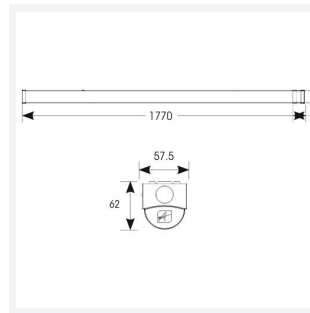

PRODUCT FEATURES

- High performance LED batten suitable for industrial applications and ancillary areas
- Excellent light uniformity through high transmittance polycarbonate diffuser
- Push fit terminals for ease and speed of installation
- Non-dimmable
- High efficiency up to 140lm/W
- Instant light output with unlimited switching
- Multiple conduit entry and BESA fixing points

GENERAL INFORMATION	
Wattage	38W
Lumens Delivered	5100lm
Lm/W	130lm/W
Beam Angle	110/150
CRI	80
CCT	4000K
Input	220-240V
Operating Temp	-20°C - 30°C
SDCM	6
Product Weight without Packaging	1.234 kg

TECHNICAL INFORMATION	
Light Source	LED
Colour / Finish	White
IP Rating	IP20
Class Protection	1
Internal / External	Internal
Surface / Recessed / Suspended	Ceiling, Suspended
Lumen Depreciation	L70 54,000h
Warranty (Years)	5
CE Mark	Yes
Height	62 mm