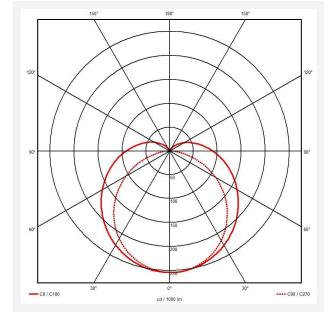

NouLine

NouLine Batten 1200mm Low Output
Code: ANOU4/1

Category	Battens and Weatherproofs
Application	Ancillary, Commercial, Industrial
Specification	Performance

PRODUCT FEATURES

- High performance LED batten suitable for industrial applications and ancillary areas
- Excellent light uniformity through high transmittance polycarbonate diffuser
- Push fit terminals for ease and speed of installation
- Non-dimmable
- High efficiency up to 140lm/W
- Instant light output with unlimited switching
- Multiple conduit entry and BESA fixing points

GENERAL INFORMATION	
Wattage	20W
Lumens Delivered	2700lm
Lm/W	130lm/W
Beam Angle	110/150
CRI	80
CCT	4000K
Input	220/240V
Operating Temp	-20°C - 30°C
SDCM	6
Product Weight without Packaging	0.83 kg

TECHNICAL INFORMATION	
Light Source	LED
Colour / Finish	White
IP Rating	IP20
Class Protection	1
Internal / External	Internal
Surface / Recessed / Suspended	Ceiling, Suspended
Lumen Depreciation	L70 54,000h
Warranty (Years)	5
CE Mark	Yes
Height	62 mm