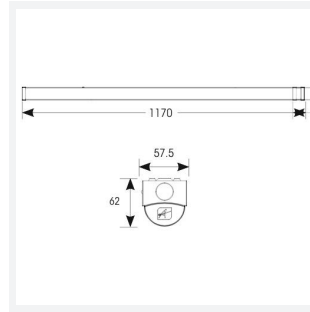

NouLine

NouLine Batten 1200mm Low Output
Code: ANOU4/1

Category	Battens and Weatherproofs
Application	Ancillary, Commercial, Industrial
Specification	Performance

PRODUCT FEATURES

- High performance LED batten suitable for industrial applications and ancillary areas
- Excellent light uniformity through high transmittance polycarbonate diffuser
- Push fit terminals for ease and speed of installation
- Non-dimmable
- High efficiency up to 140lm/W
- Instant light output with unlimited switching
- Multiple conduit entry and BESA fixing points

GENERAL INFORMATION	
Wattage	20W
Lumens Delivered	2700lm
Lm/W	130lm/W
Beam Angle	110/150
CRI	80
CCT	4000K
Input	220/240V
Operating Temp	-20°C - 30°C
SDCM	6
Product Weight without Packaging	0.83 kg

TECHNICAL INFORMATION	
Light Source	LED
Colour / Finish	White
IP Rating	IP20
Class Protection	1
Internal / External	Internal
Surface / Recessed / Suspended	Ceiling, Suspended
Lumen Depreciation	L70 54,000h
Warranty (Years)	5
CE Mark	Yes
Height	62 mm