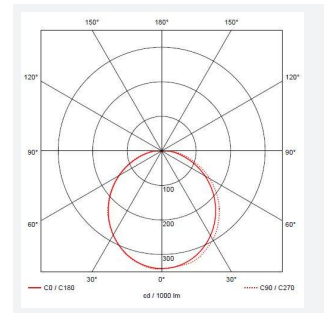

# Nappa

Nappa CCT Multi Wattage Emergency Grey  
Code: ANAPLED/G/M3

Category	Bulkheads
Application	Ancillary, Commercial, Education, Healthcare, Hospitality, Industrial, Outdoor, Retail
Specification	Performance

GENERAL INFORMATION	
Wattage	18W - 27W
Lumens Delivered	2500lm - 3500lm (4000K)
Lm/W	134lm/W - 127lm/W(4000K)
Beam Angle	110
CRI	80
CCT	3000/4000K
Input	220/240V
Operating Temp	0°C - 40°C
SDCM	5
Product Weight without Packaging	2.186 kg

TECHNICAL INFORMATION	
Light Source	LED
Colour / Finish	Graphite
IP Rating	IP66
Class Protection	1
Internal / External	External
Surface / Recessed / Suspended	Ceiling, Wall
Lumen Depreciation	L70 60,000h
Warranty (Years)	5
CE Mark	Yes
Diameter	298 mm