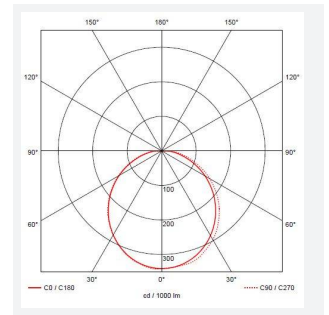

# Nappa

Nappa CCT Multi Wattage Emergency Grey  
Code: ANAPLED/G/M3

Category	Bulkheads
Application	Ancillary, Commercial, Education, Healthcare, Hospitality, Industrial, Outdoor, Retail
Specification	Performance

GENERAL INFORMATION	
Wattage	18W - 27W
Lumens Delivered	2500lm - 3500lm (4000K)
Lm/W	134lm/W - 127lm/W(4000K)
Beam Angle	110
CRI	80
CCT	3000/4000K
Input	220-240V
Operating Temp	0°C - 40°C
SDCM	5
Product Weight without Packaging	2.186 kg

TECHNICAL INFORMATION	
Light Source	LED
Colour / Finish	Graphite
IP Rating	IP66
Class Protection	1
Internal / External	External
Surface / Recessed / Suspended	Ceiling, Wall
Lumen Depreciation	L70 60,000h
Warranty (Years)	5
CE Mark	Yes
Diameter	298 mm