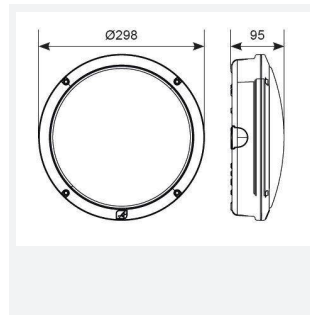

PRODUCT FEATURES

- IP66 rated die-cast aluminium wall light with opal polycarbonate diffuser suitable for education, commercial and industrial applications
- One product with integral switches for multi-wattage and selectable CCT options
- Powered by Tridonic
- Tamper-proof stainless steel allen key screws
- Non-dimmable

GENERAL INFORMATION	
Wattage	18W - 27W
Lumens Delivered	2500lm - 3500lm (4000K)
Lm/W	134lm/W - 127lm/W(4000K)
Beam Angle	110
CRI	80
CCT	3000/4000K
Input	220-240V
Operating Temp	0°C - 40°C
SDCM	5
Product Weight without Packaging	2.186 kg

TECHNICAL INFORMATION	
Light Source	LED
Colour / Finish	Graphite
IP Rating	IP66
Class Protection	1
Internal / External	External
Surface / Recessed / Suspended	Ceiling, Wall
Lumen Depreciation	L70 60,000h
Warranty (Years)	5
CE Mark	Yes
Diameter	298 mm