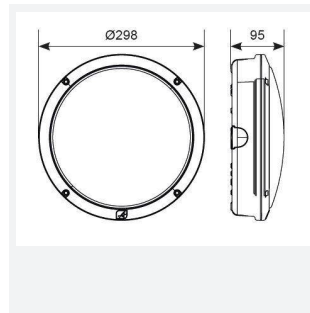

PRODUCT FEATURES

- IP66 rated die-cast aluminium wall light with opal polycarbonate diffuser suitable for education, commercial and industrial applications
- One product with integral switches for multi-wattage and selectable CCT options
- Powered by Tridonic
- Tamper-proof stainless steel allen key screws
- Non-dimmable

GENERAL INFORMATION	
Wattage	18W - 27W
Lumens Delivered	2500lm - 3500lm (4000K)
Lm/W	134lm/W - 127lm/W(4000K)
Beam Angle	110
CRI	80
CCT	3000/4000K
Input	220/240V
Operating Temp	0°C - 40°C
SDCM	5
Product Weight without Packaging	2.186 kg

TECHNICAL INFORMATION	
Light Source	LED
Colour / Finish	Graphite
IP Rating	IP66
Class Protection	1
Internal / External	External
Surface / Recessed / Suspended	Ceiling, Wall
Lumen Depreciation	L70 60,000h
Warranty (Years)	5
CE Mark	Yes
Diameter	298 mm