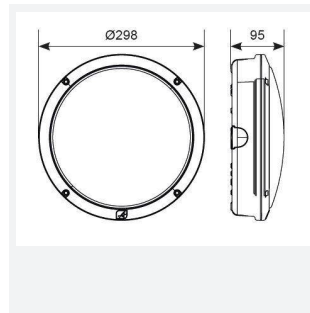

PRODUCT FEATURES

- IP66 rated die-cast aluminium wall light with opal polycarbonate diffuser suitable for education, commercial and industrial applications
- One product with integral switches for multi-wattage and selectable CCT options
- Powered by Tridonic
- Tamper-proof stainless steel allen key screws
- Non-dimmable

GENERAL INFORMATION

Wattage	18W - 27W
Lumens Delivered	2500lm - 3500lm (4000K)
Lm/W	134lm/W - 127lm/W(4000K)
Beam Angle	110
CRI	80
CCT	3000/4000K
Input	220-240V
Operating Temp	0°C - 40°C
SDCM	5
Product Weight without Packaging	2.22 kg

TECHNICAL INFORMATION

Light Source	LED
Colour / Finish	Graphite
IP Rating	IP66
Class Protection	1
Internal / External	External
Surface / Recessed / Suspended	Ceiling, Wall
Lumen Depreciation	L70 60,000h
Warranty (Years)	5
CE Mark	Yes
Diameter	298 mm