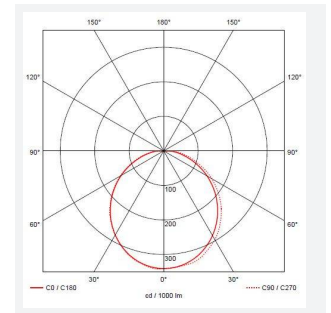

# Nappa

Nappa CCT Multi Wattage Emergency DALI Grey  
Code: ANAPLED/G/DM3

Category	Bulkheads
Application	Ancillary, Commercial, Education, Healthcare, Hospitality, Industrial, Outdoor, Retail
Specification	Performance

### GENERAL INFORMATION

Wattage	18W - 27W
Lumens Delivered	2500lm - 3500lm (4000K)
Lm/W	134lm/W - 127lm/W(4000K)
Beam Angle	110
CRI	80
CCT	3000/4000K
Input	220-240V
Operating Temp	0°C - 40°C
SDCM	5
Product Weight without Packaging	2.22 kg

### TECHNICAL INFORMATION

Light Source	LED
Colour / Finish	Graphite
IP Rating	IP66
Class Protection	1
Internal / External	External
Surface / Recessed / Suspended	Ceiling, Wall
Lumen Depreciation	L70 60,000h
Warranty (Years)	5
CE Mark	Yes
Diameter	298 mm