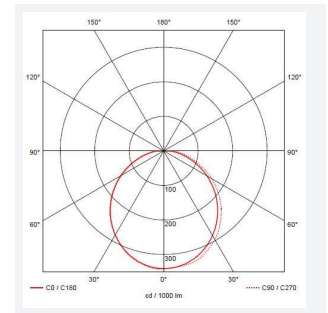

# Nappa

Nappa CCT Multi Wattage Emergency Black  
Code: ANAPLED/B/M3

Category	Bulkheads
Application	Ancillary, Commercial, Education, Healthcare, Hospitality, Industrial, Outdoor, Retail
Specification	Performance

GENERAL INFORMATION	
Wattage	18W - 27W
Lumens Delivered	2500lm - 3500lm (4000K)
Lm/W	134lm/W - 127lm/W(4000K)
Beam Angle	110
CRI	80
CCT	3000/4000K
Input	220-240V
Operating Temp	0°C - 40°C
SDCM	5
Product Weight without Packaging	2.186 kg

TECHNICAL INFORMATION	
Light Source	LED
Colour / Finish	Black
IP Rating	IP66
Class Protection	1
Internal / External	External
Surface / Recessed / Suspended	Ceiling, Wall
Lumen Depreciation	L70 60,000h
Warranty (Years)	5
CE Mark	Yes
Diameter	298 mm