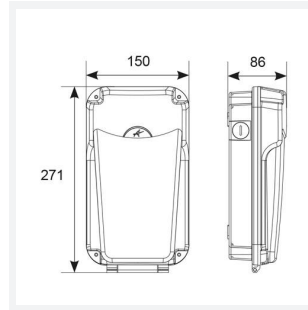

PRODUCT FEATURES

- Robust compact wall mounted luminaire for general accent illumination and suitable for education, commercial, industrial applications
- Tamper-proof allen key screws supplied as standard
- Hinged front face allows for a quick and easy installation
- Photocell and sensor options
- All polycarbonate vandal resistant body with fresnel lens
- Multiple conduit entry and BESA box fixing points
- Selectable CCT between 3000K and 4000K output

GENERAL INFORMATION	
Wattage	15W
Lumens Delivered	1200lm (4000K)
Lm/W	78lm/W (4000K)
Beam Angle	25/75
CRI	80
CCT	3000/4000K
Input	220-240V
Operating Temp	-10°C - 40°C
SDCM	6
Product Weight without Packaging	0.561 kg

TECHNICAL INFORMATION	
Light Source	LED
Colour / Finish	Black
IP Rating	IP65
Class Protection	2
Internal / External	External
Surface / Recessed / Suspended	Wall
Lumen Depreciation	L70 60,000h
Warranty (Years)	5
CE Mark	Yes
Height	271 mm