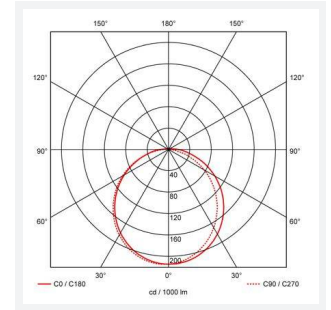

Lynx Mini

Lynx Mini CCT Wallpack
Code: AMLWPLED/CCT

Category	Bulkheads
Application	Commercial, Education, Healthcare, Hospitality, Industrial, Outdoor, Residential, Retail
Specification	Performance

PRODUCT FEATURES

GENERAL INFORMATION	
Wattage	15W
Lumens Delivered	1200lm (4000K)
Lm/W	78lm/W (4000K)
Beam Angle	25/75
CRI	80
CCT	3000/4000K
Input	220-240V
Operating Temp	-10°C - 40°C
SDCM	6
Product Weight without Packaging	0.561 kg

TECHNICAL INFORMATION	
Light Source	LED
Colour / Finish	Black
IP Rating	IP65
Class Protection	2
Internal / External	External
Surface / Recessed / Suspended	Wall
Lumen Depreciation	L70 60,000h
Warranty (Years)	5
CE Mark	Yes
Height	271 mm