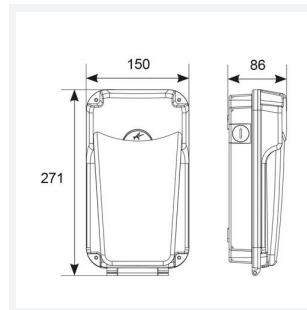

PRODUCT FEATURES

- Robust compact wall mounted luminaire for general accent illumination and suitable for education, commercial, industrial applications
- Tamper-proof allen key screws supplied as standard
- Hinged front face allows for a quick and easy installation
- Photocell and sensor options
- All polycarbonate vandal resistant body with fresnel lens
- Multiple conduit entry and BESA box fixing points
- Selectable CCT between 3000K and 4000K output

GENERAL INFORMATION	
Wattage	15W
Lumens Delivered	1200lm (4000K)
Lm/W	78lm/W (4000K)
Beam Angle	25/75
CRI	80
CCT	3000/4000K
Input	220/240V
Operating Temp	-10°C - 40°C
SDCM	6
Product Weight without Packaging	0.561 kg

TECHNICAL INFORMATION	
Light Source	LED
Colour / Finish	Black
IP Rating	IP65
Class Protection	2
Internal / External	External
Surface / Recessed / Suspended	Wall
Lumen Depreciation	L70 60,000h
Warranty (Years)	5
CE Mark	Yes
Height	271 mm