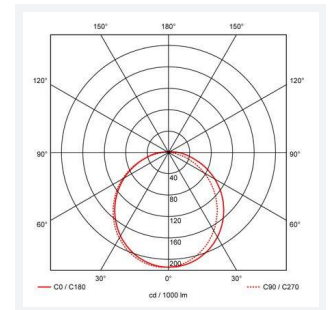

PRODUCT FEATURES

- Robust compact wall mounted luminaire for general accent illumination and suitable for education, commercial, industrial applications
- Tamper-proof allen key screws supplied as standard
- Hinged front face allows for a quick and easy installation
- Photocell and sensor options
- All polycarbonate vandal resistant body with fresnel lens
- Multiple conduit entry and BESA box fixing points
- Selectable CCT between 3000K and 4000K output

GENERAL INFORMATION	
Wattage	15W
Lumens Delivered	1200lm (4000K)
Lm/W	78lm/W (4000K)
Beam Angle	25/75
CRI	80
CCT	3000/4000K
Input	220/240V
Operating Temp	-10°C - 40°C
SDCM	6
Product Weight without Packaging	0.561 kg

TECHNICAL INFORMATION	
Light Source	LED
Colour / Finish	Black
IP Rating	IP65
Class Protection	2
Internal / External	External
Surface / Recessed / Suspended	Wall
Lumen Depreciation	L70 60,000h
Warranty (Years)	5
CE Mark	Yes
Height	271 mm