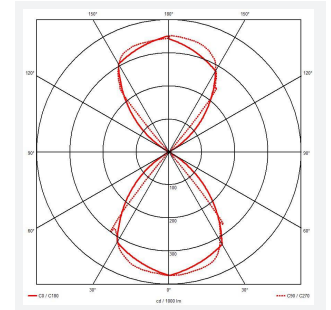

Misano Square

Misano Square IP65 Bi-Directional Wall Light
Code: AMISASQ/RU/WW

Category	Wall Lights
Application	Commercial, Outdoor, Residential
Specification	Architectural

PRODUCT FEATURES

- Architectural, modern exterior bi-directional square wall light suitable for semi-commercial and residential applications
- Available in 3000K and 4000K options
- Die-cast aluminium construction with modern graphite, black or rust finishes
- Non-dimmable

GENERAL INFORMATION

Wattage	11W
Lumens Delivered	1100lm
Lm/W	100lm/W
Beam Angle	100
CRI	80
CCT	3000K
Input	220/240V
Operating Temp	-10°C - 40°C
SDCM	4
Product Weight without Packaging	1.002 kg

TECHNICAL INFORMATION

Light Source	LED
Colour / Finish	Rust
IP Rating	IP65
Class Protection	1
Internal / External	External
Surface / Recessed / Suspended	Wall
Lumen Depreciation	L80 50,000h
Warranty (Years)	3
CE Mark	Yes
Height	122 mm