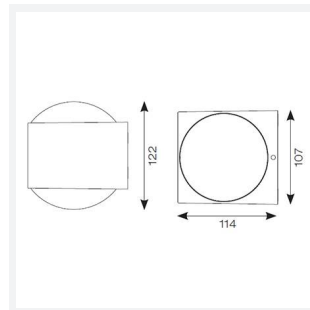

Misano Square

Category	Wall Lights
Application	Commercial, Outdoor, Residential
Specification	Architectural

Code: AMISASQ/RU/WW

- Architectural, modern exterior bi-directional square wall light suitable for semi-commercial and residential applications
- Available in 3000K and 4000K options
- Die-cast aluminium construction with modern graphite, black or rust finishes
- Non-dimmable

GENERAL INFORMATION	
Wattage	11W
Lumens Delivered	1100lm
Lm/W	100lm/W
Beam Angle	100
CRI	80
CCT	3000K
Input	220-240V
Operating Temp	-10°C - 40°C
SDCM	4
Product Weight without Packaging	1.002 kg

TECHNICAL INFORMATION	
Light Source	LED
Colour / Finish	Rust
IP Rating	IP65
Class Protection	1
Internal / External	External
Surface / Recessed / Suspended	Wall
Lumen Depreciation	L80 50,000h
Warranty (Years)	3
CE Mark	Yes
Height	122 mm