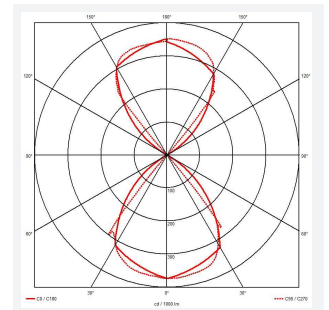

Misano Square

Category	Wall Lights
Application	Commercial, Outdoor, Residential
Specification	Architectural

Code: AMISASQ/RU/WW

- Architectural, modern exterior bi-directional square wall light suitable for semi-commercial and residential applications
- Available in 3000K and 4000K options
- Die-cast aluminium construction with modern graphite, black or rust finishes
- Non-dimmable

GENERAL INFORMATION	
Wattage	11W
Lumens Delivered	1100lm
Lm/W	100lm/W
Beam Angle	100
CRI	80
CCT	3000K
Input	220-240V
Operating Temp	-10°C - 40°C
SDCM	4
Product Weight without Packaging	1.002 kg

TECHNICAL INFORMATION	
Light Source	LED
Colour / Finish	Rust
IP Rating	IP65
Class Protection	1
Internal / External	External
Surface / Recessed / Suspended	Wall
Lumen Depreciation	L80 50,000h
Warranty (Years)	3
CE Mark	Yes
Height	122 mm