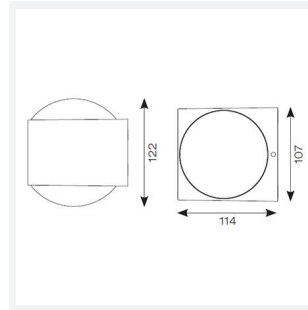

Misano Square

Misano Square IP65 Bi-Directional Wall Light
Code: AMISASQ/RU/WW

Category	Wall Lights
Application	Commercial, Outdoor, Residential
Specification	Architectural

PRODUCT FEATURES

- Architectural, modern exterior bi-directional square wall light suitable for semi-commercial and residential applications
- Available in 3000K and 4000K options
- Die-cast aluminium construction with modern graphite, black or rust finishes
- Non-dimmable

GENERAL INFORMATION

Wattage	11W
Lumens Delivered	1100lm
Lm/W	100lm/W
Beam Angle	100
CRI	80
CCT	3000K
Input	220/240V
Operating Temp	-10°C - 40°C
SDCM	4
Product Weight without Packaging	1.002 kg

TECHNICAL INFORMATION

Light Source	LED
Colour / Finish	Rust
IP Rating	IP65
Class Protection	1
Internal / External	External
Surface / Recessed / Suspended	Wall
Lumen Depreciation	L80 50,000h
Warranty (Years)	3
CE Mark	Yes
Height	122 mm