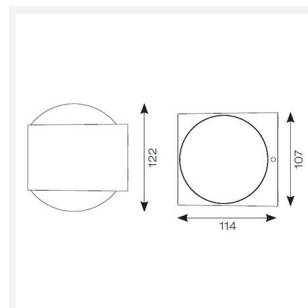

Misano Square

Category	Wall Lights
Application	Commercial, Outdoor, Residential
Specification	Architectural

Code: AMISASQ/RU/CW

- Architectural, modern exterior bi-directional square wall light suitable for semi-commercial and residential applications
- Available in 3000K and 4000K options
- Die-cast aluminium construction with modern graphite, black or rust finishes
- Non-dimmable

GENERAL INFORMATION	
Wattage	11W
Lumens Delivered	1100lm
Lm/W	100lm/W
Beam Angle	100
CRI	80
CCT	4000K
Input	220-240V
Operating Temp	-10°C - 40°C
SDCM	4
Product Weight without Packaging	1.002 kg

TECHNICAL INFORMATION	
Light Source	LED
Colour / Finish	Rust
IP Rating	IP65
Class Protection	1
Internal / External	External
Surface / Recessed / Suspended	Wall
Lumen Depreciation	L80 50,000h
Warranty (Years)	3
CE Mark	Yes
Height	122 mm