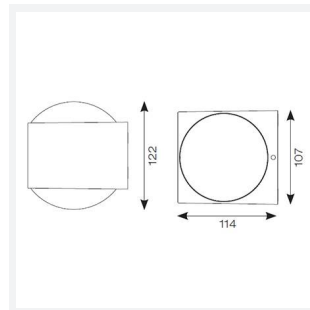

# Misano Square

Misano Square IP65 Bi-Directional Wall Light Cool  
Code: AMISASQ/RU/CW

Category	Wall Lights
Application	Commercial, Outdoor, Residential
Specification	Architectural

GENERAL INFORMATION	
Wattage	11W
Lumens Delivered	1100lm
Lm/W	100lm/W
Beam Angle	100
CRI	80
CCT	4000K
Input	220/240V
Operating Temp	-10°C - 40°C
SDCM	4
Product Weight without Packaging	1.002 kg

TECHNICAL INFORMATION	
Light Source	LED
Colour / Finish	Rust
IP Rating	IP65
Class Protection	1
Internal / External	External
Surface / Recessed / Suspended	Wall
Lumen Depreciation	L80 50,000h
Warranty (Years)	3
CE Mark	Yes
Height	122 mm