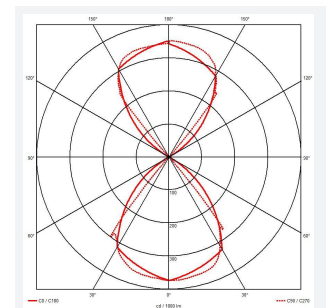

Misano Square

Category	Wall Lights
Application	Commercial, Outdoor, Residential
Specification	Architectural

Code: AMISASQ/RU/CW

- Architectural, modern exterior bi-directional square wall light suitable for semi-commercial and residential applications
- Available in 3000K and 4000K options
- Die-cast aluminium construction with modern graphite, black or rust finishes
- Non-dimmable

GENERAL INFORMATION	
Wattage	11W
Lumens Delivered	1100lm
Lm/W	100lm/W
Beam Angle	100
CRI	80
CCT	4000K
Input	220-240V
Operating Temp	-10°C - 40°C
SDCM	4
Product Weight without Packaging	1.002 kg

TECHNICAL INFORMATION	
Light Source	LED
Colour / Finish	Rust
IP Rating	IP65
Class Protection	1
Internal / External	External
Surface / Recessed / Suspended	Wall
Lumen Depreciation	L80 50,000h
Warranty (Years)	3
CE Mark	Yes
Height	122 mm