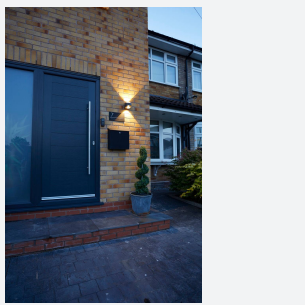

# Misano Square

Misano Square IP65 Bi-Directional Wall Light Cool  
Code: AMISASQ/RU/CW

Category	Wall Lights
Application	Commercial, Outdoor, Residential
Specification	Architectural

## PRODUCT FEATURES

- Architectural, modern exterior bi-directional square wall light suitable for semi-commercial and residential applications
- Available in 3000K and 4000K options
- Die-cast aluminium construction with modern graphite, black or rust finishes
- Non-dimmable