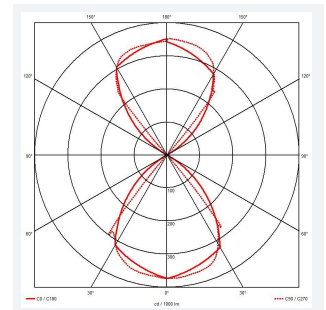

# Misano Square

Misano Square IP65 Bi-Directional Wall Light Cool  
Code: AMISASQ/RU/CW

Category	Wall Lights
Application	Commercial, Outdoor, Residential
Specification	Architectural

GENERAL INFORMATION	
Wattage	11W
Lumens Delivered	1100lm
Lm/W	100lm/W
Beam Angle	100
CRI	80
CCT	4000K
Input	220/240V
Operating Temp	-10°C - 40°C
SDCM	4
Product Weight without Packaging	1.002 kg

TECHNICAL INFORMATION	
Light Source	LED
Colour / Finish	Rust
IP Rating	IP65
Class Protection	1
Internal / External	External
Surface / Recessed / Suspended	Wall
Lumen Depreciation	L80 50,000h
Warranty (Years)	3
CE Mark	Yes
Height	122 mm