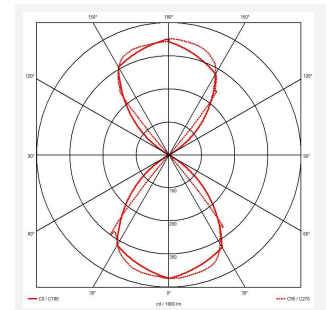

Misano Square

Misano Square IP65 Bi-Directional Wall Light
Code: AMISASQ/GR/WW

Category	Wall Lights
Application	Commercial, Outdoor, Residential
Specification	Architectural

PRODUCT FEATURES

- Architectural, modern exterior bi-directional square wall light suitable for semi-commercial and residential applications
- Available in 3000K and 4000K options
- Die-cast aluminium construction with modern graphite, black or rust finishes
- Non-dimmable

GENERAL INFORMATION	
Wattage	11W
Lumens Delivered	1100lm
Lm/W	100lm/W
Beam Angle	100
CRI	80
CCT	3000K
Input	220/240V
Operating Temp	-10°C - 40°C
SDCM	4
Product Weight without Packaging	1.002 kg

TECHNICAL INFORMATION	
Light Source	LED
Colour / Finish	Graphite
IP Rating	IP65
Class Protection	1
Internal / External	External
Surface / Recessed / Suspended	Wall
Lumen Depreciation	L80 50,000h
Warranty (Years)	3
CE Mark	Yes
Height	122 mm