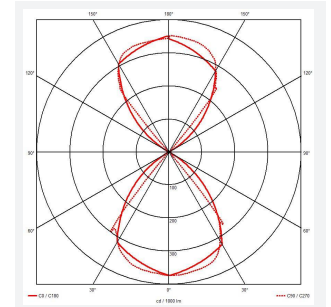

Misano Square

Category	Wall Lights
Application	Commercial, Outdoor, Residential
Specification	Architectural

Code: AMISASQ/GR/WW

- Architectural, modern exterior bi-directional square wall light suitable for semi-commercial and residential applications
- Available in 3000K and 4000K options
- Die-cast aluminium construction with modern graphite, black or rust finishes
- Non-dimmable

GENERAL INFORMATION	
Wattage	11W
Lumens Delivered	1100lm
Lm/W	100lm/W
Beam Angle	100
CRI	80
CCT	3000K
Input	220-240V
Operating Temp	-10°C - 40°C
SDCM	4
Product Weight without Packaging	1.002 kg

TECHNICAL INFORMATION	
Light Source	LED
Colour / Finish	Graphite
IP Rating	IP65
Class Protection	1
Internal / External	External
Surface / Recessed / Suspended	Wall
Lumen Depreciation	L80 50,000h
Warranty (Years)	3
CE Mark	Yes
Height	122 mm