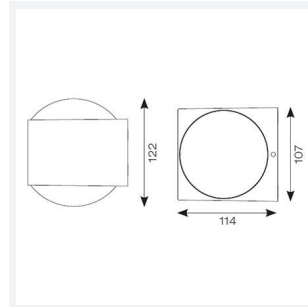

Misano Square

Category	Wall Lights
Application	Commercial, Outdoor, Residential
Specification	Architectural

Code: AMISASQ/GR/WW

- Architectural, modern exterior bi-directional square wall light suitable for semi-commercial and residential applications
- Available in 3000K and 4000K options
- Die-cast aluminium construction with modern graphite, black or rust finishes
- Non-dimmable

GENERAL INFORMATION	
Wattage	11W
Lumens Delivered	1100lm
Lm/W	100lm/W
Beam Angle	100
CRI	80
CCT	3000K
Input	220-240V
Operating Temp	-10°C - 40°C
SDCM	4
Product Weight without Packaging	1.002 kg

TECHNICAL INFORMATION	
Light Source	LED
Colour / Finish	Graphite
IP Rating	IP65
Class Protection	1
Internal / External	External
Surface / Recessed / Suspended	Wall
Lumen Depreciation	L80 50,000h
Warranty (Years)	3
CE Mark	Yes
Height	122 mm