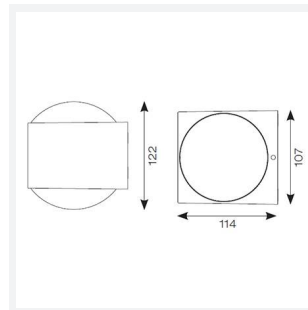

Misano Square

Misano Square IP65 Bi-Directional Wall Light
Code: AMISASQ/GR/WW

Category	Wall Lights
Application	Commercial, Outdoor, Residential
Specification	Architectural

PRODUCT FEATURES

- Architectural, modern exterior bi-directional square wall light suitable for semi-commercial and residential applications
- Available in 3000K and 4000K options
- Die-cast aluminium construction with modern graphite, black or rust finishes
- Non-dimmable

GENERAL INFORMATION	
Wattage	11W
Lumens Delivered	1100lm
Lm/W	100lm/W
Beam Angle	100
CRI	80
CCT	3000K
Input	220/240V
Operating Temp	-10°C - 40°C
SDCM	4
Product Weight without Packaging	1.002 kg

TECHNICAL INFORMATION	
Light Source	LED
Colour / Finish	Graphite
IP Rating	IP65
Class Protection	1
Internal / External	External
Surface / Recessed / Suspended	Wall
Lumen Depreciation	L80 50,000h
Warranty (Years)	3
CE Mark	Yes
Height	122 mm