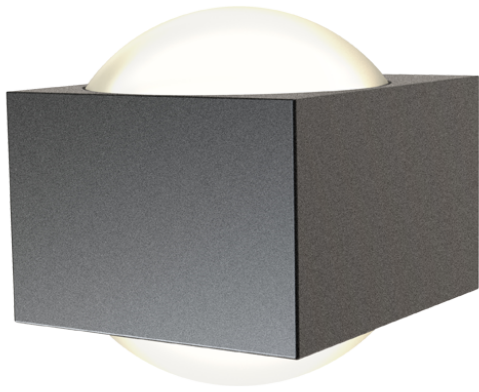

# Misano Square

Misano Square IP65 Bi-Directional Wall Light Warm White Graphite

Code: AMISASQ/GR/WW

- Architectural, modern exterior bi-directional square wall light suitable for semi-commercial and residential applications
- Available in 3000K and 4000K options
- Die-cast aluminium construction with modern graphite, black or rust finishes
- Non-dimmable

GENERAL INFORMATION	
Wattage	11W
Lumens Delivered	1100lm
Lm/W	100lm/W
Beam Angle	100
CRI	80
CCT	3000K
Input	220-240V
Operating Temp	-10°C - 40°C
SDCM	4
Product Weight without Packaging	1.002 kg

TECHNICAL INFORMATION	
Light Source	LED
Colour / Finish	Graphite
IP Rating	IP65
Class Protection	1
Internal / External	External
Surface / Recessed / Suspended	Wall
Lumen Depreciation	L80 50,000h
Warranty (Years)	3
CE Mark	Yes
Height	122 mm

# Misano Square

Misano Square IP65 Bi-Directional Wall Light Warm White Graphite  
**Code: AMISASQ/GR/WW**