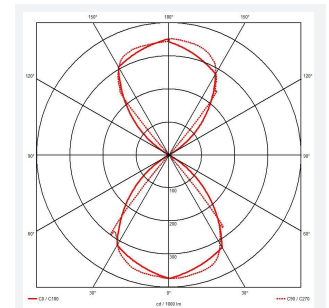

# Misano Square

Misano Square IP65 Bi-Directional Wall Light Cool  
Code: AMISASQ/GR/CW

Category	Wall Lights
Application	Commercial, Outdoor, Residential
Specification	Architectural

GENERAL INFORMATION	
Wattage	11W
Lumens Delivered	1100lm
Lm/W	100lm/W
Beam Angle	100
CRI	80
CCT	4000K
Input	220/240V
Operating Temp	-10°C - 40°C
SDCM	4
Product Weight without Packaging	1.002 kg

TECHNICAL INFORMATION	
Light Source	LED
Colour / Finish	Graphite
IP Rating	IP65
Class Protection	1
Internal / External	External
Surface / Recessed / Suspended	Wall
Lumen Depreciation	L80 50,000h
Warranty (Years)	3
CE Mark	Yes
Height	122 mm