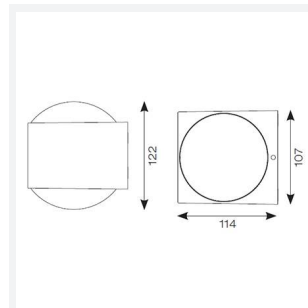

# Misano Square

Misano Square IP65 Bi-Directional Wall Light Cool  
Code: AMISASQ/GR/CW

Category	Wall Lights
Application	Commercial, Outdoor, Residential
Specification	Architectural

GENERAL INFORMATION	
Wattage	11W
Lumens Delivered	1100lm
Lm/W	100lm/W
Beam Angle	100
CRI	80
CCT	4000K
Input	220/240V
Operating Temp	-10°C - 40°C
SDCM	4
Product Weight without Packaging	1.002 kg

TECHNICAL INFORMATION	
Light Source	LED
Colour / Finish	Graphite
IP Rating	IP65
Class Protection	1
Internal / External	External
Surface / Recessed / Suspended	Wall
Lumen Depreciation	L80 50,000h
Warranty (Years)	3
CE Mark	Yes
Height	122 mm