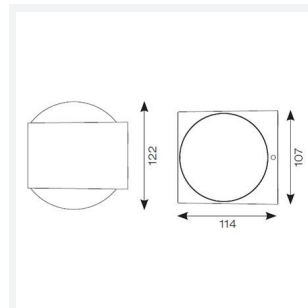

Misano Square

Misano Square IP65 Bi-Directional Wall Light Cool
Code: AMISASQ/GR/CW

Category	Wall Lights
Application	Commercial, Outdoor, Residential
Specification	Architectural

PRODUCT FEATURES

- Architectural, modern exterior bi-directional square wall light suitable for semi-commercial and residential applications
- Available in 3000K and 4000K options
- Die-cast aluminium construction with modern graphite, black or rust finishes
- Non-dimmable

GENERAL INFORMATION	
Wattage	11W
Lumens Delivered	1100lm
Lm/W	100lm/W
Beam Angle	100
CRI	80
CCT	4000K
Input	220-240V
Operating Temp	-10°C - 40°C
SDCM	4
Product Weight without Packaging	1.002 kg

TECHNICAL INFORMATION	
Light Source	LED
Colour / Finish	Graphite
IP Rating	IP65
Class Protection	1
Internal / External	External
Surface / Recessed / Suspended	Wall
Lumen Depreciation	L80 50,000h
Warranty (Years)	3
CE Mark	Yes
Height	122 mm