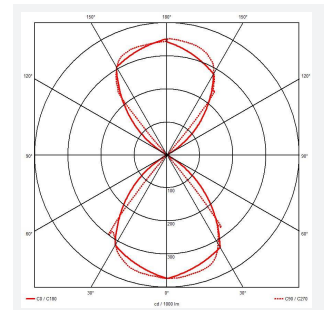

Misano Square

Category	Wall Lights
Application	Commercial, Outdoor, Residential
Specification	Architectural

Code: AMISASQ/GR/CW

- Architectural, modern exterior bi-directional square wall light suitable for semi-commercial and residential applications
- Available in 3000K and 4000K options
- Die-cast aluminium construction with modern graphite, black or rust finishes
- Non-dimmable

GENERAL INFORMATION	
Wattage	11W
Lumens Delivered	1100lm
Lm/W	100lm/W
Beam Angle	100
CRI	80
CCT	4000K
Input	220-240V
Operating Temp	-10°C - 40°C
SDCM	4
Product Weight without Packaging	1.002 kg

TECHNICAL INFORMATION	
Light Source	LED
Colour / Finish	Graphite
IP Rating	IP65
Class Protection	1
Internal / External	External
Surface / Recessed / Suspended	Wall
Lumen Depreciation	L80 50,000h
Warranty (Years)	3
CE Mark	Yes
Height	122 mm