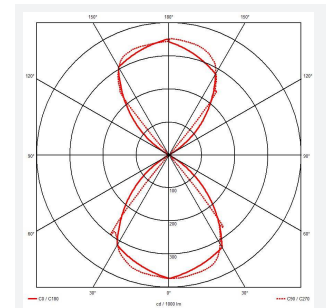

Misano Square

Misano Square IP65 Bi-Directional Wall Light Cool
Code: AMISASQ/GR/CW

Category	Wall Lights
Application	Commercial, Outdoor, Residential
Specification	Architectural

PRODUCT FEATURES

- Architectural, modern exterior bi-directional square wall light suitable for semi-commercial and residential applications
- Available in 3000K and 4000K options
- Die-cast aluminium construction with modern graphite, black or rust finishes
- Non-dimmable

GENERAL INFORMATION	
Wattage	11W
Lumens Delivered	1100lm
Lm/W	100lm/W
Beam Angle	100
CRI	80
CCT	4000K
Input	220-240V
Operating Temp	-10°C - 40°C
SDCM	4
Product Weight without Packaging	1.002 kg

TECHNICAL INFORMATION	
Light Source	LED
Colour / Finish	Graphite
IP Rating	IP65
Class Protection	1
Internal / External	External
Surface / Recessed / Suspended	Wall
Lumen Depreciation	L80 50,000h
Warranty (Years)	3
CE Mark	Yes
Height	122 mm