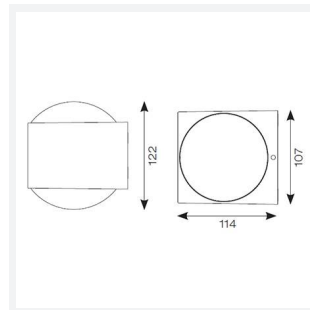

Misano Square

Category	Wall Lights
Application	Commercial, Outdoor, Residential
Specification	Architectural

Code: AMISASQ/GR/CW

- Architectural, modern exterior bi-directional square wall light suitable for semi-commercial and residential applications
- Available in 3000K and 4000K options
- Die-cast aluminium construction with modern graphite, black or rust finishes
- Non-dimmable

GENERAL INFORMATION	
Wattage	11W
Lumens Delivered	1100lm
Lm/W	100lm/W
Beam Angle	100
CRI	80
CCT	4000K
Input	220-240V
Operating Temp	-10°C - 40°C
SDCM	4
Product Weight without Packaging	1.002 kg

TECHNICAL INFORMATION	
Light Source	LED
Colour / Finish	Graphite
IP Rating	IP65
Class Protection	1
Internal / External	External
Surface / Recessed / Suspended	Wall
Lumen Depreciation	L80 50,000h
Warranty (Years)	3
CE Mark	Yes
Height	122 mm