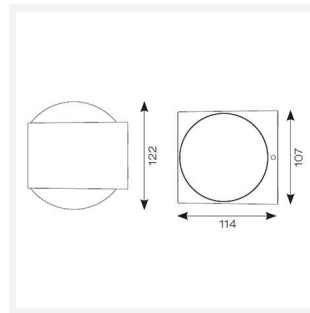

Misano Square

Category	Wall Lights
Application	Commercial, Outdoor, Residential
Specification	Architectural

Code: AMISASQ/BL/WW

- Architectural, modern exterior bi-directional square wall light suitable for semi-commercial and residential applications
- Available in 3000K and 4000K options
- Die-cast aluminium construction with modern graphite, black or rust finishes
- Non-dimmable

GENERAL INFORMATION	
Wattage	11W
Lumens Delivered	1100lm
Lm/W	100lm/W
Beam Angle	100
CRI	80
CCT	3000K
Input	220-240V
Operating Temp	-10°C - 40°C
SDCM	4
Product Weight without Packaging	1.002 kg

TECHNICAL INFORMATION	
Light Source	LED
Colour / Finish	Black
IP Rating	IP65
Class Protection	1
Internal / External	External
Surface / Recessed / Suspended	Wall
Lumen Depreciation	L80 50,000h
Warranty (Years)	3
CE Mark	Yes
Height	122 mm