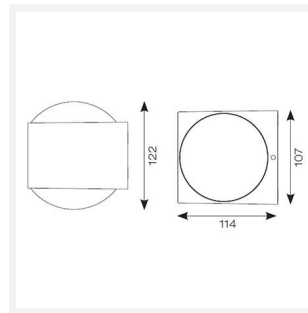

Misano Square

Misano Square IP65 Bi-Directional Wall Light
Code: AMISASQ/BL/WW

Category	Wall Lights
Application	Commercial, Outdoor, Residential
Specification	Architectural

PRODUCT FEATURES

- Architectural, modern exterior bi-directional square wall light suitable for semi-commercial and residential applications
- Available in 3000K and 4000K options
- Die-cast aluminium construction with modern graphite, black or rust finishes
- Non-dimmable

GENERAL INFORMATION	
Wattage	11W
Lumens Delivered	1100lm
Lm/W	100lm/W
Beam Angle	100
CRI	80
CCT	3000K
Input	220/240V
Operating Temp	-10°C - 40°C
SDCM	4
Product Weight without Packaging	1.002 kg

TECHNICAL INFORMATION	
Light Source	LED
Colour / Finish	Black
IP Rating	IP65
Class Protection	1
Internal / External	External
Surface / Recessed / Suspended	Wall
Lumen Depreciation	L80 50,000h
Warranty (Years)	3
CE Mark	Yes
Height	122 mm