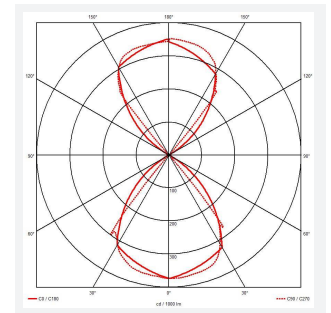

Misano Square

Misano Square IP65 Bi-Directional Wall Light
Code: AMISASQ/BL/WW

Category	Wall Lights
Application	Commercial, Outdoor, Residential
Specification	Architectural

PRODUCT FEATURES

- Architectural, modern exterior bi-directional square wall light suitable for semi-commercial and residential applications
- Available in 3000K and 4000K options
- Die-cast aluminium construction with modern graphite, black or rust finishes
- Non-dimmable

GENERAL INFORMATION	
Wattage	11W
Lumens Delivered	1100lm
Lm/W	100lm/W
Beam Angle	100
CRI	80
CCT	3000K
Input	220/240V
Operating Temp	-10°C - 40°C
SDCM	4
Product Weight without Packaging	1.002 kg

TECHNICAL INFORMATION	
Light Source	LED
Colour / Finish	Black
IP Rating	IP65
Class Protection	1
Internal / External	External
Surface / Recessed / Suspended	Wall
Lumen Depreciation	L80 50,000h
Warranty (Years)	3
CE Mark	Yes
Height	122 mm