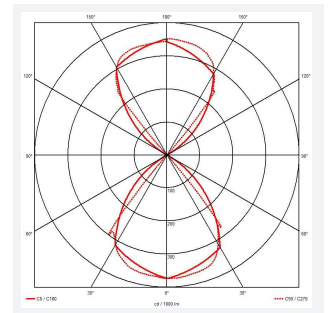

Misano Square

Category	Wall Lights
Application	Commercial, Outdoor, Residential
Specification	Architectural

Code: AMISASQ/BL/WW

- Architectural, modern exterior bi-directional square wall light suitable for semi-commercial and residential applications
- Available in 3000K and 4000K options
- Die-cast aluminium construction with modern graphite, black or rust finishes
- Non-dimmable

GENERAL INFORMATION	
Wattage	11W
Lumens Delivered	1100lm
Lm/W	100lm/W
Beam Angle	100
CRI	80
CCT	3000K
Input	220-240V
Operating Temp	-10°C - 40°C
SDCM	4
Product Weight without Packaging	1.002 kg

TECHNICAL INFORMATION	
Light Source	LED
Colour / Finish	Black
IP Rating	IP65
Class Protection	1
Internal / External	External
Surface / Recessed / Suspended	Wall
Lumen Depreciation	L80 50,000h
Warranty (Years)	3
CE Mark	Yes
Height	122 mm