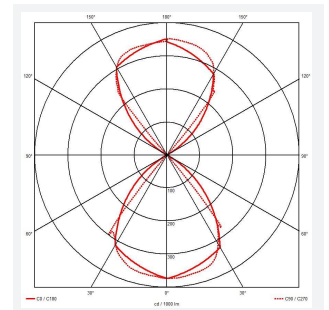

# Misano Square

Category	Wall Lights
Application	Commercial, Outdoor, Residential
Specification	Architectural

Code: AMISASQ/BL/CW

- Architectural, modern exterior bi-directional square wall light suitable for semi-commercial and residential applications
- Available in 3000K and 4000K options
- Die-cast aluminium construction with modern graphite, black or rust finishes
- Non-dimmable

GENERAL INFORMATION	
Wattage	11W
Lumens Delivered	1100lm
Lm/W	100lm/W
Beam Angle	100
CRI	80
CCT	4000K
Input	220-240V
Operating Temp	-10°C - 40°C
SDCM	4
Product Weight without Packaging	1.113 kg

TECHNICAL INFORMATION	
Light Source	LED
Colour / Finish	Black
IP Rating	IP65
Class Protection	1
Internal / External	External
Surface / Recessed / Suspended	Wall
Lumen Depreciation	L80 50,000h
Warranty (Years)	3
CE Mark	Yes
Height	122 mm