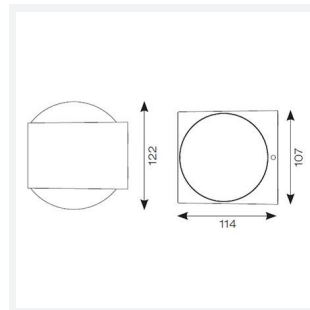

# Misano Square

Category	Wall Lights
Application	Commercial, Outdoor, Residential
Specification	Architectural

Code: AMISASQ/BL/CW

- Architectural, modern exterior bi-directional square wall light suitable for semi-commercial and residential applications
- Available in 3000K and 4000K options
- Die-cast aluminium construction with modern graphite, black or rust finishes
- Non-dimmable

GENERAL INFORMATION	
Wattage	11W
Lumens Delivered	1100lm
Lm/W	100lm/W
Beam Angle	100
CRI	80
CCT	4000K
Input	220-240V
Operating Temp	-10°C - 40°C
SDCM	4
Product Weight without Packaging	1.113 kg

TECHNICAL INFORMATION	
Light Source	LED
Colour / Finish	Black
IP Rating	IP65
Class Protection	1
Internal / External	External
Surface / Recessed / Suspended	Wall
Lumen Depreciation	L80 50,000h
Warranty (Years)	3
CE Mark	Yes
Height	122 mm