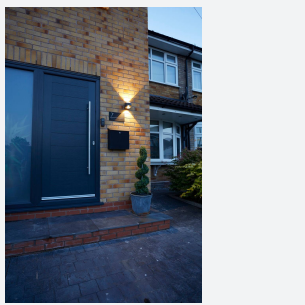

Misano Square

Misano Square IP65 Bi-Directional Wall Light Cool
Code: AMISASQ/BL/CW

Category	Wall Lights
Application	Commercial, Outdoor, Residential
Specification	Architectural

PRODUCT FEATURES

- Architectural, modern exterior bi-directional square wall light suitable for semi-commercial and residential applications
- Available in 3000K and 4000K options
- Die-cast aluminium construction with modern graphite, black or rust finishes
- Non-dimmable