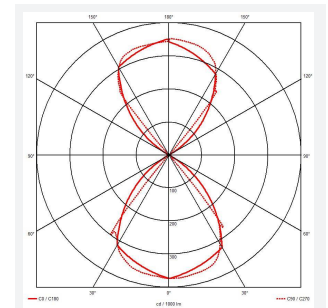

Misano Square

Misano Square IP65 Bi-Directional Wall Light Cool
Code: AMISASQ/BL/CW

Category	Wall Lights
Application	Commercial, Outdoor, Residential
Specification	Architectural

PRODUCT FEATURES

- Architectural, modern exterior bi-directional square wall light suitable for semi-commercial and residential applications
- Available in 3000K and 4000K options
- Die-cast aluminium construction with modern graphite, black or rust finishes
- Non-dimmable

GENERAL INFORMATION	
Wattage	11W
Lumens Delivered	1100lm
Lm/W	100lm/W
Beam Angle	100
CRI	80
CCT	4000K
Input	220/240V
Operating Temp	-10°C - 40°C
SDCM	4
Product Weight without Packaging	1.113 kg

TECHNICAL INFORMATION	
Light Source	LED
Colour / Finish	Black
IP Rating	IP65
Class Protection	1
Internal / External	External
Surface / Recessed / Suspended	Wall
Lumen Depreciation	L80 50,000h
Warranty (Years)	3
CE Mark	Yes
Height	122 mm