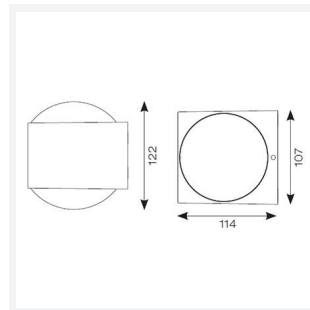

Misano Square

Misano Square IP65 Bi-Directional Wall Light Cool
Code: AMISASQ/BL/CW

Category	Wall Lights
Application	Commercial, Outdoor, Residential
Specification	Architectural

PRODUCT FEATURES

- Architectural, modern exterior bi-directional square wall light suitable for semi-commercial and residential applications
- Available in 3000K and 4000K options
- Die-cast aluminium construction with modern graphite, black or rust finishes
- Non-dimmable

GENERAL INFORMATION	
Wattage	11W
Lumens Delivered	1100lm
Lm/W	100lm/W
Beam Angle	100
CRI	80
CCT	4000K
Input	220-240V
Operating Temp	-10°C - 40°C
SDCM	4
Product Weight without Packaging	1.113 kg

TECHNICAL INFORMATION	
Light Source	LED
Colour / Finish	Black
IP Rating	IP65
Class Protection	1
Internal / External	External
Surface / Recessed / Suspended	Wall
Lumen Depreciation	L80 50,000h
Warranty (Years)	3
CE Mark	Yes
Height	122 mm