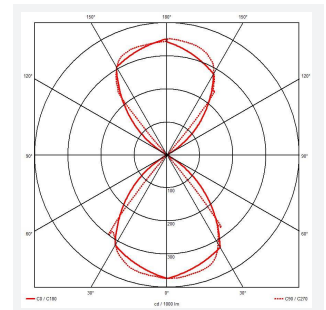

Misano Square

Misano Square IP65 Bi-Directional Wall Light Cool
Code: AMISASQ/BL/CW

Category	Wall Lights
Application	Commercial, Outdoor, Residential
Specification	Architectural

PRODUCT FEATURES

- Architectural, modern exterior bi-directional square wall light suitable for semi-commercial and residential applications
- Available in 3000K and 4000K options
- Die-cast aluminium construction with modern graphite, black or rust finishes
- Non-dimmable

GENERAL INFORMATION	
Wattage	11W
Lumens Delivered	1100lm
Lm/W	100lm/W
Beam Angle	100
CRI	80
CCT	4000K
Input	220-240V
Operating Temp	-10°C - 40°C
SDCM	4
Product Weight without Packaging	1.113 kg

TECHNICAL INFORMATION	
Light Source	LED
Colour / Finish	Black
IP Rating	IP65
Class Protection	1
Internal / External	External
Surface / Recessed / Suspended	Wall
Lumen Depreciation	L80 50,000h
Warranty (Years)	3
CE Mark	Yes
Height	122 mm