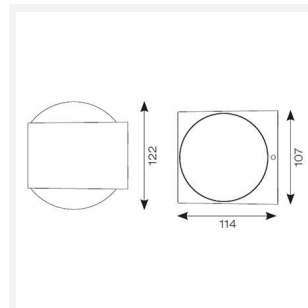

Misano Square

Misano Square IP65 Bi-Directional Wall Light Cool
Code: AMISASQ/BL/CW

Category	Wall Lights
Application	Commercial, Outdoor, Residential
Specification	Architectural

PRODUCT FEATURES

- Architectural, modern exterior bi-directional square wall light suitable for semi-commercial and residential applications
- Available in 3000K and 4000K options
- Die-cast aluminium construction with modern graphite, black or rust finishes
- Non-dimmable

GENERAL INFORMATION	
Wattage	11W
Lumens Delivered	1100lm
Lm/W	100lm/W
Beam Angle	100
CRI	80
CCT	4000K
Input	220/240V
Operating Temp	-10°C - 40°C
SDCM	4
Product Weight without Packaging	1.113 kg

TECHNICAL INFORMATION	
Light Source	LED
Colour / Finish	Black
IP Rating	IP65
Class Protection	1
Internal / External	External
Surface / Recessed / Suspended	Wall
Lumen Depreciation	L80 50,000h
Warranty (Years)	3
CE Mark	Yes
Height	122 mm