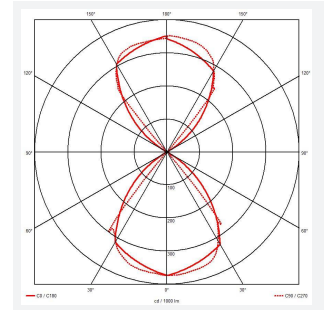

Misano Curve

Misano Curve IP65 Bi-Directional Wall Light Warm
Code: AMISACU/RU/WW

Category	Wall Lights
Application	Commercial, Outdoor, Residential
Specification	Architectural

PRODUCT FEATURES

- Architectural, modern exterior bi-directional curved wall light suitable for semi-commercial and residential applications
- Available in 3000K and 4000K options
- Die-cast aluminium construction with modern graphite, black or rust finishes
- Non-dimmable

GENERAL INFORMATION	
Wattage	11W
Lumens Delivered	1100lm
Lm/W	100lm/W
Beam Angle	100
CRI	80
CCT	3000K
Input	220/240V
Operating Temp	-10°C - 40°C
SDCM	4
Product Weight without Packaging	1.002 kg

TECHNICAL INFORMATION	
Light Source	LED
Colour / Finish	Rust
IP Rating	IP65
Class Protection	1
Internal / External	External
Surface / Recessed / Suspended	Wall
Lumen Depreciation	L80 50,000h
Warranty (Years)	3
CE Mark	Yes
Height	122 mm