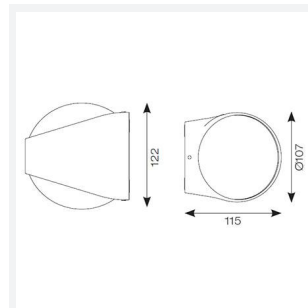

Misano Curve

Category	Wall Lights
Application	Commercial, Outdoor, Residential
Specification	Architectural

Code: AMISACU/RU/WW

- Architectural, modern exterior bi-directional curved wall light suitable for semi-commercial and residential applications
- Available in 3000K and 4000K options
- Die-cast aluminium construction with modern graphite, black or rust finishes
- Non-dimmable

GENERAL INFORMATION	
Wattage	11W
Lumens Delivered	1100lm
Lm/W	100lm/W
Beam Angle	100
CRI	80
CCT	3000K
Input	220-240V
Operating Temp	-10°C - 40°C
SDCM	4
Product Weight without Packaging	1.002 kg

TECHNICAL INFORMATION	
Light Source	LED
Colour / Finish	Rust
IP Rating	IP65
Class Protection	1
Internal / External	External
Surface / Recessed / Suspended	Wall
Lumen Depreciation	L80 50,000h
Warranty (Years)	3
CE Mark	Yes
Height	122 mm