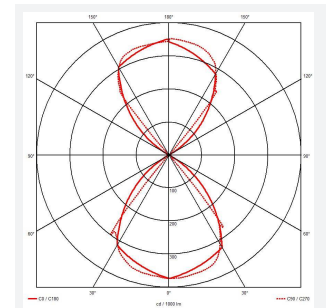

Misano Curve

Category	Wall Lights
Application	Commercial, Outdoor, Residential
Specification	Architectural

Code: AMISACU/RU/WW

- Architectural, modern exterior bi-directional curved wall light suitable for semi-commercial and residential applications
- Available in 3000K and 4000K options
- Die-cast aluminium construction with modern graphite, black or rust finishes
- Non-dimmable

GENERAL INFORMATION	
Wattage	11W
Lumens Delivered	1100lm
Lm/W	100lm/W
Beam Angle	100
CRI	80
CCT	3000K
Input	220-240V
Operating Temp	-10°C - 40°C
SDCM	4
Product Weight without Packaging	1.002 kg

TECHNICAL INFORMATION	
Light Source	LED
Colour / Finish	Rust
IP Rating	IP65
Class Protection	1
Internal / External	External
Surface / Recessed / Suspended	Wall
Lumen Depreciation	L80 50,000h
Warranty (Years)	3
CE Mark	Yes
Height	122 mm