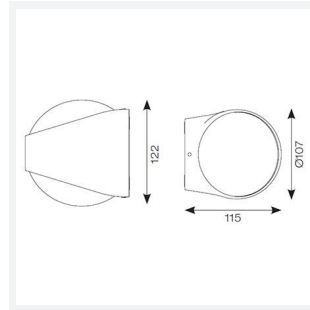

Misano Curve

Misano Curve IP65 Bi-Directional Wall Light Warm
Code: AMISACU/RU/WW

Category	Wall Lights
Application	Commercial, Outdoor, Residential
Specification	Architectural

PRODUCT FEATURES

- Architectural, modern exterior bi-directional curved wall light suitable for semi-commercial and residential applications
- Available in 3000K and 4000K options
- Die-cast aluminium construction with modern graphite, black or rust finishes
- Non-dimmable

GENERAL INFORMATION	
Wattage	11W
Lumens Delivered	1100lm
Lm/W	100lm/W
Beam Angle	100
CRI	80
CCT	3000K
Input	220/240V
Operating Temp	-10°C - 40°C
SDCM	4
Product Weight without Packaging	1.002 kg

TECHNICAL INFORMATION	
Light Source	LED
Colour / Finish	Rust
IP Rating	IP65
Class Protection	1
Internal / External	External
Surface / Recessed / Suspended	Wall
Lumen Depreciation	L80 50,000h
Warranty (Years)	3
CE Mark	Yes
Height	122 mm