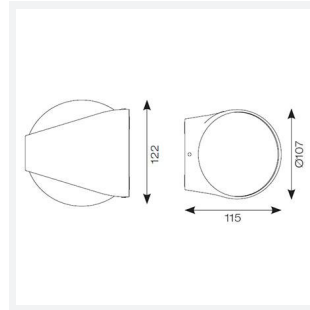

# Misano Curve

Category	Wall Lights
Application	Commercial, Outdoor, Residential
Specification	Architectural

Code: AMISACU/RU/CW

- Architectural, modern exterior bi-directional curved wall light suitable for semi-commercial and residential applications
- Available in 3000K and 4000K options
- Die-cast aluminium construction with modern graphite, black or rust finishes
- Non-dimmable

GENERAL INFORMATION	
Wattage	11W
Lumens Delivered	1100lm
Lm/W	100lm/W
Beam Angle	100
CRI	80
CCT	4000K
Input	220-240V
Operating Temp	-10°C - 40°C
SDCM	4
Product Weight without Packaging	1.002 kg

TECHNICAL INFORMATION	
Light Source	LED
Colour / Finish	Rust
IP Rating	IP65
Class Protection	1
Internal / External	External
Surface / Recessed / Suspended	Wall
Lumen Depreciation	L80 50,000h
Warranty (Years)	3
CE Mark	Yes
Height	122 mm