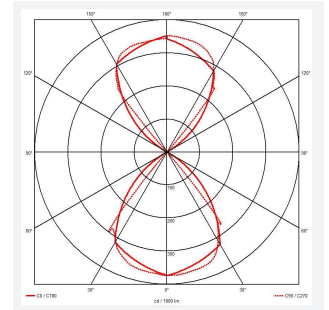

# Misano Curve

Category	Wall Lights
Application	Commercial, Outdoor, Residential
Specification	Architectural

Code: AMISACU/RU/CW

- Architectural, modern exterior bi-directional curved wall light suitable for semi-commercial and residential applications
- Available in 3000K and 4000K options
- Die-cast aluminium construction with modern graphite, black or rust finishes
- Non-dimmable

GENERAL INFORMATION	
Wattage	11W
Lumens Delivered	1100lm
Lm/W	100lm/W
Beam Angle	100
CRI	80
CCT	4000K
Input	220-240V
Operating Temp	-10°C - 40°C
SDCM	4
Product Weight without Packaging	1.002 kg

TECHNICAL INFORMATION	
Light Source	LED
Colour / Finish	Rust
IP Rating	IP65
Class Protection	1
Internal / External	External
Surface / Recessed / Suspended	Wall
Lumen Depreciation	L80 50,000h
Warranty (Years)	3
CE Mark	Yes
Height	122 mm