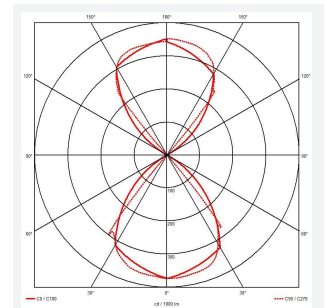

Misano Curve

Category	Wall Lights
Application	Commercial, Outdoor, Residential
Specification	Architectural

Code: AMISACU/BL/WW

- Architectural, modern exterior bi-directional curved wall light suitable for semi-commercial and residential applications
- Available in 3000K and 4000K options
- Die-cast aluminium construction with modern graphite, black or rust finishes
- Non-dimmable

GENERAL INFORMATION	
Wattage	11W
Lumens Delivered	1100lm
Lm/W	100lm/W
Beam Angle	100
CRI	80
CCT	3000K
Input	220-240V
Operating Temp	-10°C - 40°C
SDCM	4
Product Weight without Packaging	1.002 kg

TECHNICAL INFORMATION	
Light Source	LED
Colour / Finish	Black
IP Rating	IP65
Class Protection	1
Internal / External	External
Surface / Recessed / Suspended	Wall
Lumen Depreciation	L80 50,000h
Warranty (Years)	3
CE Mark	Yes
Height	122 mm