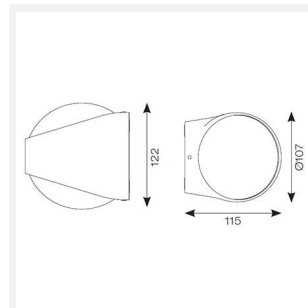

Misano Curve

Category	Wall Lights
Application	Commercial, Outdoor, Residential
Specification	Architectural

Code: AMISACU/BL/WW

- Architectural, modern exterior bi-directional curved wall light suitable for semi-commercial and residential applications
- Available in 3000K and 4000K options
- Die-cast aluminium construction with modern graphite, black or rust finishes
- Non-dimmable

GENERAL INFORMATION	
Wattage	11W
Lumens Delivered	1100lm
Lm/W	100lm/W
Beam Angle	100
CRI	80
CCT	3000K
Input	220-240V
Operating Temp	-10°C - 40°C
SDCM	4
Product Weight without Packaging	1.002 kg

TECHNICAL INFORMATION	
Light Source	LED
Colour / Finish	Black
IP Rating	IP65
Class Protection	1
Internal / External	External
Surface / Recessed / Suspended	Wall
Lumen Depreciation	L80 50,000h
Warranty (Years)	3
CE Mark	Yes
Height	122 mm