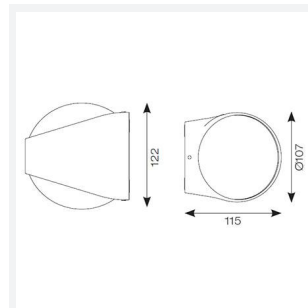

# Misano Curve

Category	Wall Lights
Application	Commercial, Outdoor, Residential
Specification	Architectural

Code: AMISACU/BL/CW

- Architectural, modern exterior bi-directional curved wall light suitable for semi-commercial and residential applications
- Available in 3000K and 4000K options
- Die-cast aluminium construction with modern graphite, black or rust finishes
- Non-dimmable

GENERAL INFORMATION	
Wattage	11W
Lumens Delivered	1100lm
Lm/W	100lm/W
Beam Angle	100
CRI	80
CCT	4000K
Input	220-240V
Operating Temp	-10°C - 40°C
SDCM	4
Product Weight without Packaging	1.002 kg

TECHNICAL INFORMATION	
Light Source	LED
Colour / Finish	Black
IP Rating	IP65
Class Protection	1
Internal / External	External
Surface / Recessed / Suspended	Wall
Lumen Depreciation	L80 50,000h
Warranty (Years)	3
CE Mark	Yes
Height	122 mm