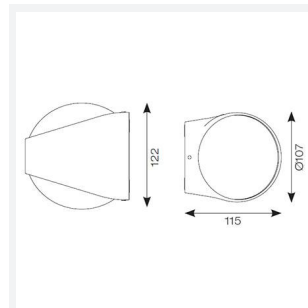

Misano Curve

Misano Curve IP65 Bi-Directional Wall Light Cool
Code: AMISACU/BL/CW

Category	Wall Lights
Application	Commercial, Outdoor, Residential
Specification	Architectural

PRODUCT FEATURES

- Architectural, modern exterior bi-directional curved wall light suitable for semi-commercial and residential applications
- Available in 3000K and 4000K options
- Die-cast aluminium construction with modern graphite, black or rust finishes
- Non-dimmable

GENERAL INFORMATION	
Wattage	11W
Lumens Delivered	1100lm
Lm/W	100lm/W
Beam Angle	100
CRI	80
CCT	4000K
Input	220/240V
Operating Temp	-10°C - 40°C
SDCM	4
Product Weight without Packaging	1.002 kg

TECHNICAL INFORMATION	
Light Source	LED
Colour / Finish	Black
IP Rating	IP65
Class Protection	1
Internal / External	External
Surface / Recessed / Suspended	Wall
Lumen Depreciation	L80 50,000h
Warranty (Years)	3
CE Mark	Yes
Height	122 mm