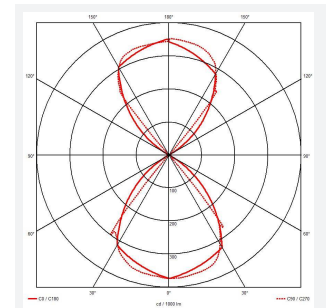

# Misano Curve

Category	Wall Lights
Application	Commercial, Outdoor, Residential
Specification	Architectural

Code: AMISACU/BL/CW

- Architectural, modern exterior bi-directional curved wall light suitable for semi-commercial and residential applications
- Available in 3000K and 4000K options
- Die-cast aluminium construction with modern graphite, black or rust finishes
- Non-dimmable

GENERAL INFORMATION	
Wattage	11W
Lumens Delivered	1100lm
Lm/W	100lm/W
Beam Angle	100
CRI	80
CCT	4000K
Input	220-240V
Operating Temp	-10°C - 40°C
SDCM	4
Product Weight without Packaging	1.002 kg

TECHNICAL INFORMATION	
Light Source	LED
Colour / Finish	Black
IP Rating	IP65
Class Protection	1
Internal / External	External
Surface / Recessed / Suspended	Wall
Lumen Depreciation	L80 50,000h
Warranty (Years)	3
CE Mark	Yes
Height	122 mm