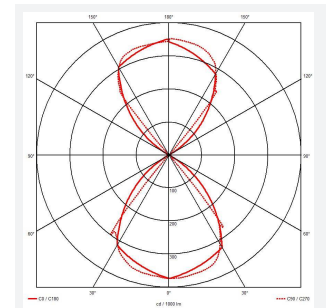

Misano Curve

Misano Curve IP65 Bi-Directional Wall Light Cool
Code: AMISACU/BL/CW

Category	Wall Lights
Application	Commercial, Outdoor, Residential
Specification	Architectural

PRODUCT FEATURES

- Architectural, modern exterior bi-directional curved wall light suitable for semi-commercial and residential applications
- Available in 3000K and 4000K options
- Die-cast aluminium construction with modern graphite, black or rust finishes
- Non-dimmable

GENERAL INFORMATION	
Wattage	11W
Lumens Delivered	1100lm
Lm/W	100lm/W
Beam Angle	100
CRI	80
CCT	4000K
Input	220/240V
Operating Temp	-10°C - 40°C
SDCM	4
Product Weight without Packaging	1.002 kg

TECHNICAL INFORMATION	
Light Source	LED
Colour / Finish	Black
IP Rating	IP65
Class Protection	1
Internal / External	External
Surface / Recessed / Suspended	Wall
Lumen Depreciation	L80 50,000h
Warranty (Years)	3
CE Mark	Yes
Height	122 mm