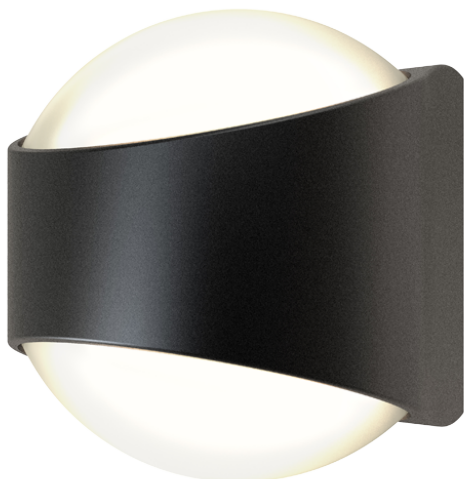

Category	Wall Lights
Application	Commercial, Outdoor, Residential
Specification	Architectural

Misano Curve

Misano Curve IP65 Bi-Directional Wall Light Cool White Black

Code: AMISACU/BL/CW