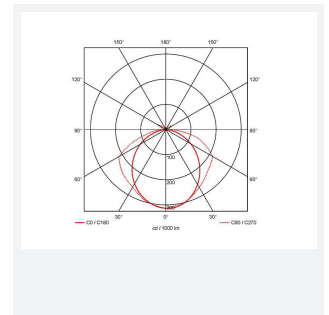

# Millau

Millau CCT Linear 1500mm  
Code: AMILLED5

Category	Commercial Linear
Application	Commercial, Education, Retail
Specification	Architectural

## PRODUCT FEATURES

- Architectural suspended linear for commercial applications
- Selectable CCT between 3000K, 4000K and 6000K output
- Supplied with 1.5 metre suspension kit including ceiling rose
- Black powder coated die-cast aluminium construction provides a modern and sleek appearance
- Internal mirrored reflector and opal diffuser provide optimum distribution and light output
- Non-dimmable

GENERAL INFORMATION	
Wattage	57W
Lumens Delivered	4400lm (4000K)
Lm/W	80lm/W (4000K)
Beam Angle	150
CRI	80
CCT	3000/4000/6000K
Input	220/240V
Operating Temp	-20°C - 45°C
SDCM	6
UGR	22
Product Weight without Packaging	2.632 kg

TECHNICAL INFORMATION	
Light Source	LED
Colour / Finish	Black
IP Rating	IP20
Class Protection	1
Internal / External	Internal
Surface / Recessed / Suspended	Suspended
Lumen Depreciation	L70 50,000h
Warranty (Years)	5
CE Mark	Yes
Height	49 mm