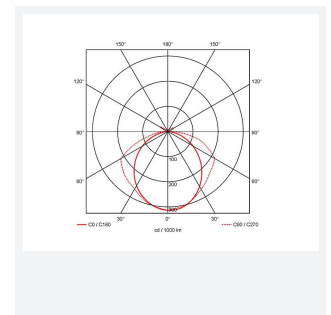

Millau

Millau CCT Linear 1500mm

Code: AMILLED5

Category	Commercial Linear
Application	Commercial, Education, Retail
Specification	Architectural

- Architectural suspended linear for commercial applications
- Selectable CCT between 3000K, 4000K and 6000K output
- Supplied with 1.5 metre suspension kit including ceiling rose
- Black powder coated die-cast aluminium construction provides a modern and sleek appearance
- Internal mirrored reflector and opal diffuser provide optimum distribution and light output
- Non-dimmable

GENERAL INFORMATION

Wattage	57W
Lumens Delivered	4400lm (4000K)
Lm/W	80lm/W (4000K)
Beam Angle	150
CRI	80
CCT	3000/4000/6000K
Input	220-240V
Operating Temp	-20°C - 45°C
SDCM	6
UGR	22
Product Weight without Packaging	2.632 kg

TECHNICAL INFORMATION

Light Source	LED
Colour / Finish	Black
IP Rating	IP20
Class Protection	1
Internal / External	Internal
Surface / Recessed / Suspended	Suspended
Lumen Depreciation	L70 50,000h
Warranty (Years)	5
CE Mark	Yes
Height	49 mm