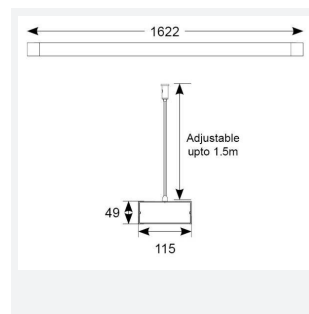

Millau

Millau CCT Linear 1500mm

Code: AMILLED5

Category	Commercial Linear
Application	Commercial, Education, Retail
Specification	Architectural

- Architectural suspended linear for commercial applications
- Selectable CCT between 3000K, 4000K and 6000K output
- Supplied with 1.5 metre suspension kit including ceiling rose
- Black powder coated die-cast aluminium construction provides a modern and sleek appearance
- Internal mirrored reflector and opal diffuser provide optimum distribution and light output
- Non-dimmable

GENERAL INFORMATION

Wattage	57W
Lumens Delivered	4400lm (4000K)
Lm/W	80lm/W (4000K)
Beam Angle	150
CRI	80
CCT	3000/4000/6000K
Input	220-240V
Operating Temp	-20°C - 45°C
SDCM	6
UGR	22
Product Weight without Packaging	2.632 kg

TECHNICAL INFORMATION

Light Source	LED
Colour / Finish	Black
IP Rating	IP20
Class Protection	1
Internal / External	Internal
Surface / Recessed / Suspended	Suspended
Lumen Depreciation	L70 50,000h
Warranty (Years)	5
CE Mark	Yes
Height	49 mm