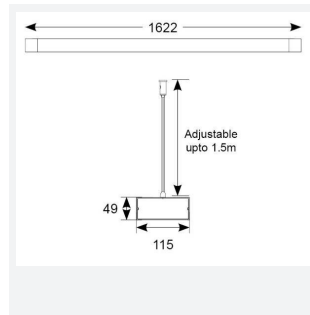

# Millau

Millau CCT Linear 1500mm  
Code: AMILLED5

Category	Commercial Linear
Application	Commercial, Education, Retail
Specification	Architectural

GENERAL INFORMATION	
Wattage	57W
Lumens Delivered	4400lm (4000K)
Lm/W	80lm/W (4000K)
Beam Angle	150
CRI	80
CCT	3000/4000/6000K
Input	220/240V
Operating Temp	-20°C - 45°C
SDCM	6
UGR	22
Product Weight without Packaging	2.632 kg

TECHNICAL INFORMATION	
Light Source	LED
Colour / Finish	Black
IP Rating	IP20
Class Protection	1
Internal / External	Internal
Surface / Recessed / Suspended	Suspended
Lumen Depreciation	L70 50,000h
Warranty (Years)	5
CE Mark	Yes
Height	49 mm