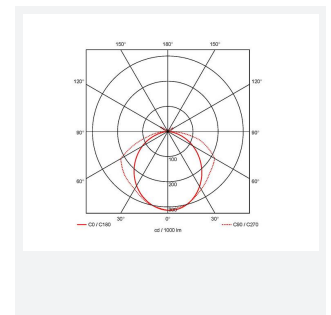

Millau

Millau CCT Linear 1200mm
Code: AMILLED4

Category	Commercial Linear
Application	Commercial, Education, Retail
Specification	Architectural

- Architectural suspended linear for commercial applications
- Selectable CCT between 3000K, 4000K and 6000K output
- Supplied with 1.5 metre suspension kit including ceiling rose
- Black powder coated die-cast aluminium construction provides a modern and sleek appearance
- Internal mirrored reflector and opal diffuser provide optimum distribution and light output
- Non-dimmable

GENERAL INFORMATION

Wattage	38W
Lumens Delivered	3500lm (4000K)
Lm/W	93lm/W (4000K)
Beam Angle	150
CRI	80
CCT	3000/4000/6000K
Input	220-240V
Operating Temp	-20°C - 45°C
SDCM	6
UGR	23
Product Weight without Packaging	1.98 kg

TECHNICAL INFORMATION

Light Source	LED
Colour / Finish	Black
IP Rating	IP20
Class Protection	1
Internal / External	Internal
Surface / Recessed / Suspended	Suspended
Lumen Depreciation	L70 50,000h
Warranty (Years)	5
CE Mark	Yes
Height	49 mm