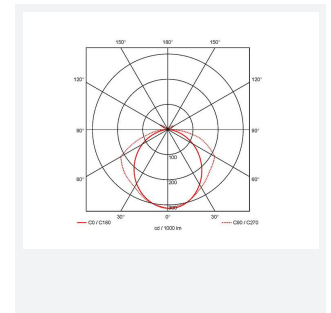

# Millau

Millau CCT Linear 1200mm  
Code: AMILLED4

Category	Commercial Linear
Application	Commercial, Education, Retail
Specification	Architectural

## PRODUCT FEATURES

- Architectural suspended linear for commercial applications
- Selectable CCT between 3000K, 4000K and 6000K output
- Supplied with 1.5 metre suspension kit including ceiling rose
- Black powder coated die-cast aluminium construction provides a modern and sleek appearance
- Internal mirrored reflector and opal diffuser provide optimum distribution and light output
- Non-dimmable

GENERAL INFORMATION	
Wattage	38W
Lumens Delivered	3500lm (4000K)
Lm/W	93lm/W (4000K)
Beam Angle	150
CRI	80
CCT	3000/4000/6000K
Input	220/240V
Operating Temp	-20°C - 45°C
SDCM	6
UGR	23
Product Weight without Packaging	1.98 kg

TECHNICAL INFORMATION	
Light Source	LED
Colour / Finish	Black
IP Rating	IP20
Class Protection	1
Internal / External	Internal
Surface / Recessed / Suspended	Suspended
Lumen Depreciation	L70 50,000h
Warranty (Years)	5
CE Mark	Yes
Height	49 mm