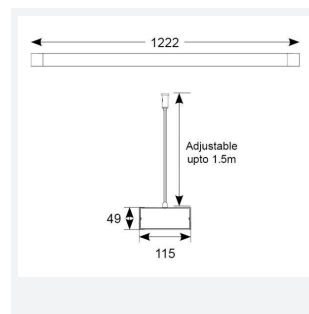

Millau

Millau CCT Linear 1200mm
Code: AMILLED4

Category	Commercial Linear
Application	Commercial, Education, Retail
Specification	Architectural

- Architectural suspended linear for commercial applications
- Selectable CCT between 3000K, 4000K and 6000K output
- Supplied with 1.5 metre suspension kit including ceiling rose
- Black powder coated die-cast aluminium construction provides a modern and sleek appearance
- Internal mirrored reflector and opal diffuser provide optimum distribution and light output
- Non-dimmable

GENERAL INFORMATION

Wattage	38W
Lumens Delivered	3500lm (4000K)
Lm/W	93lm/W (4000K)
Beam Angle	150
CRI	80
CCT	3000/4000/6000K
Input	220-240V
Operating Temp	-20°C - 45°C
SDCM	6
UGR	23
Product Weight without Packaging	1.98 kg

TECHNICAL INFORMATION

Light Source	LED
Colour / Finish	Black
IP Rating	IP20
Class Protection	1
Internal / External	Internal
Surface / Recessed / Suspended	Suspended
Lumen Depreciation	L70 50,000h
Warranty (Years)	5
CE Mark	Yes
Height	49 mm