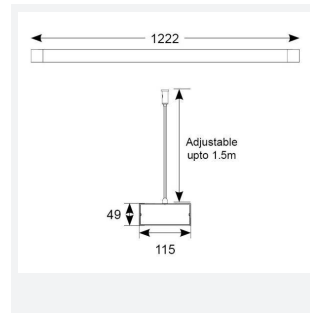

# Millau

Millau CCT Linear 1200mm  
Code: AMILLED4

Category	Commercial Linear
Application	Commercial, Education, Retail
Specification	Architectural

GENERAL INFORMATION	
Wattage	38W
Lumens Delivered	3500lm (4000K)
Lm/W	93lm/W (4000K)
Beam Angle	150
CRI	80
CCT	3000/4000/6000K
Input	220/240V
Operating Temp	-20°C - 45°C
SDCM	6
UGR	23
Product Weight without Packaging	1.98 kg

TECHNICAL INFORMATION	
Light Source	LED
Colour / Finish	Black
IP Rating	IP20
Class Protection	1
Internal / External	Internal
Surface / Recessed / Suspended	Suspended
Lumen Depreciation	L70 50,000h
Warranty (Years)	5
CE Mark	Yes
Height	49 mm