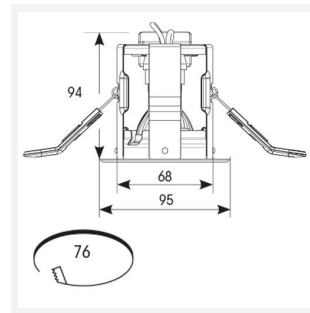

iCage Mini GU10 Fire Rated Gimbal

iCage Mini GU10 Die-Cast Fire Rated Gimbal
Code: AMICG/SC

Category	Downlights
Application	Ancillary, Residential, Retail
Specification	Architectural

PRODUCT FEATURES

- Compact Fire Rated gimbal for shallow ceiling voids suitable for residential and hospitality applications (product supplied less lamp)
- Protective polycarbonate spring clip covers for ceiling protection and ease of installation
- Extra large terminals for fast loop-in, loop-out wiring
- Ultra-slim bezel profile
- Suitable for standard GU10 LED or halogen lamps retrofit
- Dedicated forward heat lamps NOT required
- Twistlock lamp retaining ring for ease of lamp replacement
- Option to add Bluetooth and WiFi enabled smart WiZ GU10 lamp

GENERAL INFORMATION	
Wattage	50W
Input	220-240V
Operating Temp	0°C - 25°C
Cut-Out Size	76mm
Product Weight without Packaging	0.271 kg

TECHNICAL INFORMATION	
Light Source	GU10
Colour / Finish	Satin Chrome
Fire Rated	Yes
IP Rating	IP20
Class Protection	1
Internal / External	Internal
Surface / Recessed / Suspended	Recessed
Warranty (Years)	Life
CE Mark	Yes
Diameter	95 mm
Height	80 mm