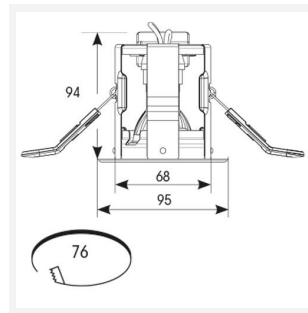

iCage Mini GU10 Fire Rated Gimbal

iCage Mini GU10 Die-Cast Fire Rated Gimbal
Code: AMICG/SC

Category	Downlights
Application	Ancillary, Residential, Retail
Specification	Architectural

PRODUCT FEATURES

- Compact Fire Rated gimbal for shallow ceiling voids suitable for residential and hospitality applications (product supplied less lamp)
- Protective polycarbonate spring clip covers for ceiling protection and ease of installation
- Extra large terminals for fast loop-in, loop-out wiring
- Ultra-slim bezel profile
- Suitable for standard GU10 LED or halogen lamps retrofit
- Dedicated forward heat lamps NOT required
- Twistlock lamp retaining ring for ease of lamp replacement
- Option to add Bluetooth and WiFi enabled smart WiZ GU10 lamp

GENERAL INFORMATION	
Wattage	50W
Input	220/240V
Operating Temp	0°C - 25°C
Cut-Out Size	76mm
Product Weight without Packaging	0.271 kg

TECHNICAL INFORMATION	
Light Source	GU10
Colour / Finish	Satin Chrome
Fire Rated	Yes
IP Rating	IP20
Class Protection	1
Internal / External	Internal
Surface / Recessed / Suspended	Recessed
Warranty (Years)	Life
CE Mark	Yes
Diameter	95 mm
Height	80 mm