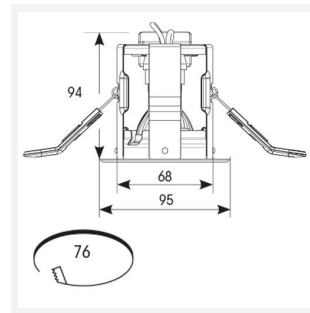

# iCage Mini GU10 Fire Rated Gimbal

iCage Mini GU10 Die-Cast Fire Rated Gimbal  
Code: AMICG/BLC

Category	Downlights
Application	Ancillary, Residential, Retail
Specification	Architectural

GENERAL INFORMATION	
Wattage	50W
Input	220-240V
Operating Temp	0°C - 25°C
Cut-Out Size	76mm
Product Weight without Packaging	0.271 kg

TECHNICAL INFORMATION	
Light Source	GU10
Colour / Finish	Black Chrome
Fire Rated	Yes
IP Rating	IP20
Class Protection	1
Internal / External	Internal
Surface / Recessed / Suspended	Recessed
Warranty (Years)	Life
CE Mark	Yes
Diameter	95 mm
Height	80 mm