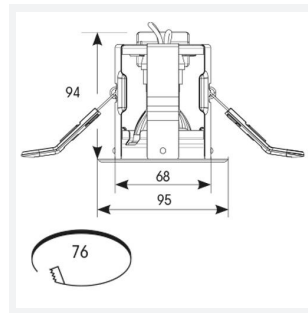

# iCage Mini GU10 Fire Rated Gimbal

iCage Mini GU10 Die-Cast Fire Rated Gimbal  
Code: AMICG/BLC

Category	Downlights
Application	Ancillary, Residential, Retail
Specification	Architectural

GENERAL INFORMATION	
Wattage	50W
Input	220-240V
Operating Temp	0°C - 25°C
Cut-Out Size	76mm
Product Weight without Packaging	0.271 kg

TECHNICAL INFORMATION	
Light Source	GU10
Colour / Finish	Black Chrome
Fire Rated	Yes
IP Rating	IP20
Class Protection	1
Internal / External	Internal
Surface / Recessed / Suspended	Recessed
Warranty (Years)	Life
CE Mark	Yes
Diameter	95 mm
Height	80 mm