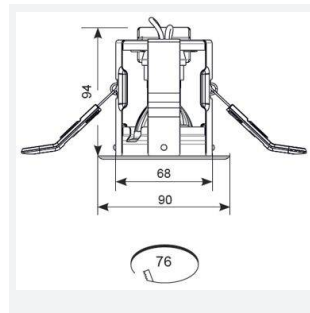

iCage Mini IP65 GU10 Fire Rated

iCage Mini GU10 Die-Cast Fire Rated Downlight
Code: AMICD/W

Category	Downlights
Application	Ancillary, Residential, Retail
Specification	Architectural

PRODUCT FEATURES

- Compact Fire Rated downlight for shallow ceiling voids suitable for residential and hospitality applications (product supplied less lamp)
- Protective polycarbonate spring clip covers for ceiling protection and ease of installation
- Extra large terminals for fast loop-in, loop-out wiring
- Ultra-slim bezel profile
- Suitable for standard GU10 LED or halogen lamps retrofit
- Dedicated forward heat lamps NOT required
- Twistlock lamp retaining ring for ease of lamp replacement
- Option to add Bluetooth and WiFi enabled smart WiZ GU10 lamp

GENERAL INFORMATION	
Wattage	50W
Input	220/240V
Operating Temp	0°C - 25°C
Cut-Out Size	76mm
Product Weight without Packaging	0.255 kg

TECHNICAL INFORMATION	
Light Source	GU10
Colour / Finish	White
Fire Rated	Yes
IP Rating	IP20
Class Protection	1
Internal / External	Internal
Surface / Recessed / Suspended	Recessed
Warranty (Years)	Life
CE Mark	Yes
Diameter	90 mm
Height	94 mm