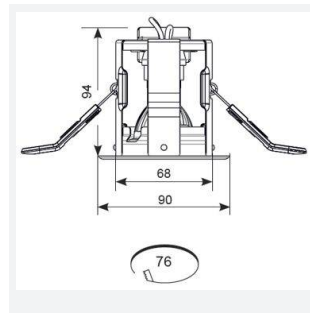

# iCage Mini IP65 GU10 Fire Rated

iCage Mini GU10 Die-Cast Fire Rated Downlight  
Code: AMICD/W

Category	Downlights
Application	Ancillary, Residential, Retail
Specification	Architectural

GENERAL INFORMATION	
Wattage	50W
Input	220-240V
Operating Temp	0°C - 25°C
Cut-Out Size	76mm
Product Weight without Packaging	0.255 kg

TECHNICAL INFORMATION	
Light Source	GU10
Colour / Finish	White
Fire Rated	Yes
IP Rating	IP20
Class Protection	1
Internal / External	Internal
Surface / Recessed / Suspended	Recessed
Warranty (Years)	Life
CE Mark	Yes
Diameter	90 mm
Height	94 mm