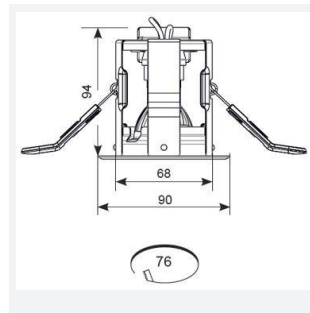

iCage Mini IP65 GU10 Fire Rated

iCage Mini GU10 Die-Cast Fire Rated Downlight
Code: AMICD/W

Category	Downlights
Application	Ancillary, Residential, Retail
Specification	Architectural

PRODUCT FEATURES

- Compact Fire Rated downlight for shallow ceiling voids suitable for residential and hospitality applications (product supplied less lamp)
- Protective polycarbonate spring clip covers for ceiling protection and ease of installation
- Extra large terminals for fast loop-in, loop-out wiring
- Ultra-slim bezel profile
- Suitable for standard GU10 LED or halogen lamps retrofit
- Dedicated forward heat lamps NOT required
- Twistlock lamp retaining ring for ease of lamp replacement
- Option to add Bluetooth and WiFi enabled smart WiZ GU10 lamp

GENERAL INFORMATION	
Wattage	50W
Input	220-240V
Operating Temp	0°C - 25°C
Cut-Out Size	76mm
Product Weight without Packaging	0.255 kg

TECHNICAL INFORMATION	
Light Source	GU10
Colour / Finish	White
Fire Rated	Yes
IP Rating	IP20
Class Protection	1
Internal / External	Internal
Surface / Recessed / Suspended	Recessed
Warranty (Years)	Life
CE Mark	Yes
Diameter	90 mm
Height	94 mm