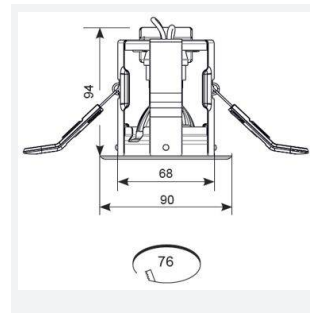

# iCage Mini IP65 GU10 Fire Rated

iCage Mini GU10 Die-Cast Fire Rated Downlight  
Code: AMICD/SC

Category	Downlights
Application	Ancillary, Residential, Retail
Specification	Architectural

GENERAL INFORMATION	
Wattage	50W
Input	220-240V
Operating Temp	0°C - 25°C
Cut-Out Size	76mm
Product Weight without Packaging	0.255 kg

TECHNICAL INFORMATION	
Light Source	GU10
Colour / Finish	Satin Chrome
Fire Rated	Yes
IP Rating	IP20
Class Protection	1
Internal / External	Internal
Surface / Recessed / Suspended	Recessed
Warranty (Years)	Life
CE Mark	Yes
Diameter	90 mm
Height	94 mm