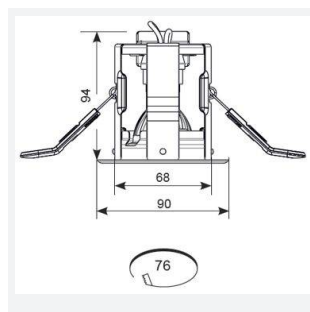

iCage Mini IP65 GU10 Fire Rated

iCage Mini GU10 Die-Cast Fire Rated Downlight

Code: AMICD/SC

Category	Downlights
Application	Ancillary, Residential, Retail
Specification	Architectural

PRODUCT FEATURES

- Compact Fire Rated downlight for shallow ceiling voids suitable for residential and hospitality applications (product supplied less lamp)
- Protective polycarbonate spring clip covers for ceiling protection and ease of installation
- Extra large terminals for fast loop-in, loop-out wiring
- Ultra-slim bezel profile
- Suitable for standard GU10 LED or halogen lamps retrofit
- Dedicated forward heat lamps NOT required
- Twistlock lamp retaining ring for ease of lamp replacement
- Option to add Bluetooth and WiFi enabled smart WiZ GU10 lamp

GENERAL INFORMATION	
Wattage	50W
Input	220/240V
Operating Temp	0°C - 25°C
Cut-Out Size	76mm
Product Weight without Packaging	0.255 kg

TECHNICAL INFORMATION	
Light Source	GU10
Colour / Finish	Satin Chrome
Fire Rated	Yes
IP Rating	IP20
Class Protection	1
Internal / External	Internal
Surface / Recessed / Suspended	Recessed
Warranty (Years)	Life
CE Mark	Yes
Diameter	90 mm
Height	94 mm