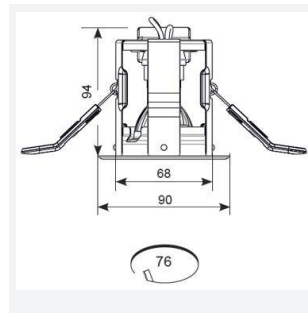

iCage Mini IP65 GU10 Fire Rated

iCage Mini GU10 Die-Cast Fire Rated Downlight
Code: AMICD/SC

Category	Downlights
Application	Ancillary, Residential, Retail
Specification	Architectural

PRODUCT FEATURES

- Compact Fire Rated downlight for shallow ceiling voids suitable for residential and hospitality applications (product supplied less lamp)
- Protective polycarbonate spring clip covers for ceiling protection and ease of installation
- Extra large terminals for fast loop-in, loop-out wiring
- Ultra-slim bezel profile
- Suitable for standard GU10 LED or halogen lamps retrofit
- Dedicated forward heat lamps NOT required
- Twistlock lamp retaining ring for ease of lamp replacement
- Option to add Bluetooth and WiFi enabled smart WiZ GU10 lamp

GENERAL INFORMATION	
Wattage	50W
Input	220-240V
Operating Temp	0°C - 25°C
Cut-Out Size	76mm
Product Weight without Packaging	0.255 kg

TECHNICAL INFORMATION	
Light Source	GU10
Colour / Finish	Satin Chrome
Fire Rated	Yes
IP Rating	IP20
Class Protection	1
Internal / External	Internal
Surface / Recessed / Suspended	Recessed
Warranty (Years)	Life
CE Mark	Yes
Diameter	90 mm
Height	94 mm